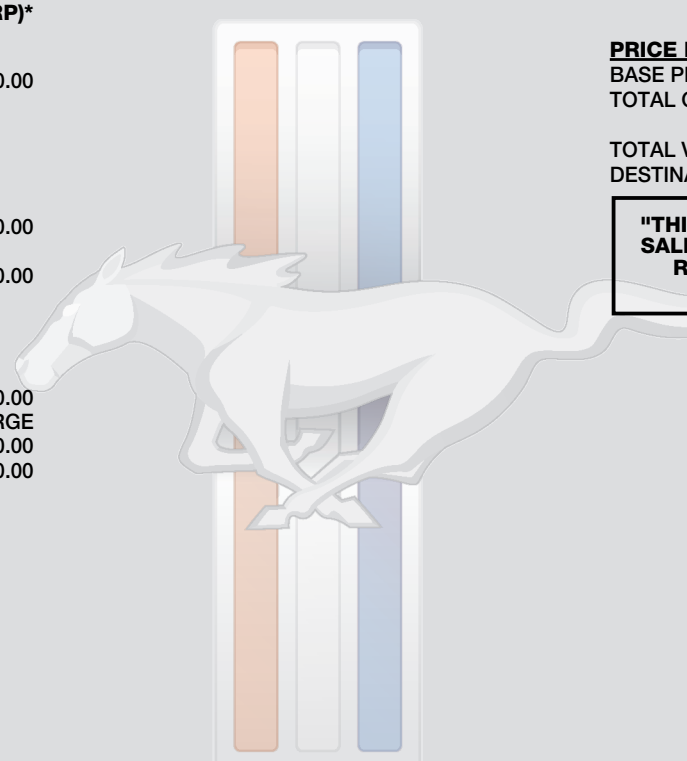

STANDARD EQUIPMENT INCLUDED AT NO EXTRA CHARGE IN THE BASE PRICE BELOW

EXTERIOR

- LED HEADLAMPS
- LED TAIL LIGHTS
- DAYTIME RUNNING LIGHTS
- FOG LAMPS
- EXHAUST, DUAL BRIGHT TIPS
- MIRRORS, DUAL POWER

INTERIOR

- AM/FM, MP3
- CONSOLE, W/ARMREST
- FLOOR MATS, FRONT
- ILLUMINATED ENTRY
- MIRROR, AUTODIMMING
- SEATS, CLOTH BUCKET
- SEAT, POWER DRVR W/LUMBAR
- SEAT, POWER PASSENGER
- STEER WHEEL, LTH W/CONTROLS
- SYNC VOICE ACTIVATED SYS

FUNCTIONAL

- A/C, MANUAL
- ADVANCETRAC CONTROL
- BRAKES, ANTI-LOCK
- BRAKES, POWER 4-WHL DISC
- ELEC PWR ASSIST STEERING
- INTELLIGENT ACCESS
- MYKEY
- REVERSE CAMERA SYSTEM

SAFETY/SECURITY

- AIRBAGS, DRIVER & PASS
- DRIVER SIDE AIR BAG
- FRONT PASS SIDE AIR BAG
- LATCH CHILD RESTRAINT SYS
- PERIMETER ALARM
- SECURILOCK ANTI-THEFT SYS
- SOS POST CRASH ALERT SYST
- TIRE PRESSURE MONITOR SYS

WARRANTY

- 3 YR/60,000 KM BASIC
- 5YEAR/100,000 KM POWERTRAIN
- ROADSIDE ASSISTANCE 24 HRS

INCLUDED ON THIS VEHICLE

(MSRP)*

EQUIPMENT GROUP 301A

2,600.00

- DUAL-ZONE ELEC AUTO TEMP CTRL
- SINGLE TUNER W/SDARS ANTENNA

OPTIONAL EQUIPMENT/OTHER

- 2019 MODEL YEAR
- FEDERAL EXCISE TAX 100.00
- 305/30R19 PERF
- PERFORMANCE PACKAGE-LEVEL 2 6,500.00
- UNIQUE REAR SPOILER
- MAGNE-RIDE DAMPING SYSTEM
- .19X10.5(FRT)/.19X11(RR) ALUM
- .3.73 RATIO LIMITED SLIP AXLE
- ACTIVE VALVE PERFORMANCE EXH 1,000.00
- 50 STATE EMISSIONS NO CHARGE
- RECARO CLOTH SPORT SEATS 1,800.00
- VOICE-ACT TOUCH-SCR NAV SYS 800.00

PRICE INFORMATION

BASE PRICE	$40,289.00
TOTAL OPTIONS/OTHER	12,800.00
TOTAL VEHICLE & OPTIONS/OTHER DESTINATION & DELIVERY	53,089.00
	1,750.00

"THIS VEH. NOT INTENDED FOR SALE OR REGISTRATION IN US" RETAIL PRICES EXCLUDE GST/HST

Gasoline Vehicle
Véhicule à essence