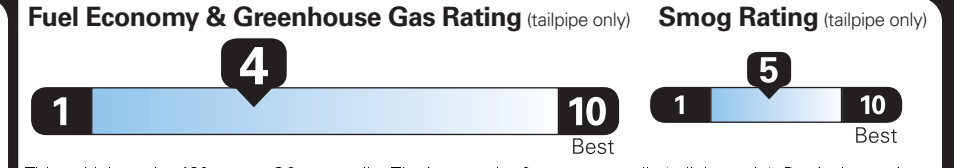

Actual results will vary for many reasons, including driving conditions and how you drive and maintain your vehicle. The average new vehicle gets 25 MPG and costs $9,000 to fuel over 5 years. Cost estimates are based on 15,000 miles per year at $3.00 per gallon. MPGe is miles per gasoline gallon equivalent. Vehicle emissions are a significant cause of climate change and smog.

fueleconomy.gov

Calculate personalized estimates and compare vehicles

GOVERNMENT 5-STAR SAFETY RATINGS

Overall Vehicle Score ★★★★★

Based on the combined ratings of frontal, side and rollover. Should ONLY be compared to other vehicles of similar size and weight.

Frontal Crash	Driver Passenger	★★★★★

Based on the risk of injury in a frontal impact. Should ONLY be compared to other vehicles of similar size and weight.

Side Crash	Front seat Rear seat	★★★★★

Based on the risk of injury in a side impact.

Rollover ★★★★★

Based on the risk of rollover in a single-vehicle crash.

Star ratings range from 1 to 5 stars (★★★★★), with 5 being the highest.

Source: National Highway Traffic Safety Administration (NHTSA).

www.safercar.gov or 1-888-327-4236

Barcode: 1FA6P8CFXG5306923