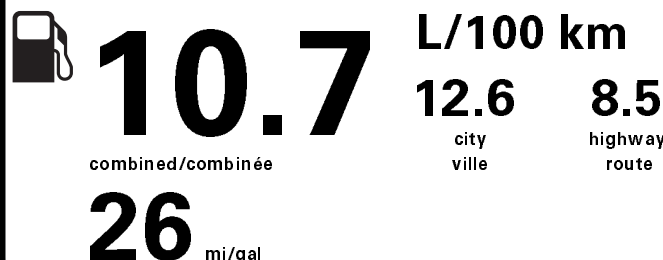

Fuel Consumption / Consommation de carburant

Annual fuel COST
for an annual distance of 20,000 km, and an average fuel price of $1.09 per litre

$ 2 333

Coût annuel en carburant

pour une distance annuelle de 20 000 km, et un prix moyen du carburant de 1,09 $ par litre

Subcompact cars range from /
Les voitures sous-compactes font
entre

1.9 - 16.0 L_e /100 km

L_e is gasoline litre equivalent
L_e signifie litre équivalent d'essence

Carbon Dioxide Rating / Indice de dioxyde de carbone

Smog Rating / Indice de Smog

Tailpipe emissions only / Émissions du tuyau d'échappement seulement

Estimates are based on Government of Canada approved criteria and testing methods. Vehicle's actual fuel consumption will vary.

Estimations établies selon des méthodes d'essai et des critères approuvés par le gouvernement du Canada. La consommation de carburant réelle du véhicule variera.

For more information visit

vehicles.nrcan.gc.ca

Pour plus d'information visitez

vehicules.nrcan.gc.ca

U.S. GOVERNMENT SAFETY RATINGS
COTES DE SÉCURITÉ DU GOUVERNEMENT AMÉRICAIN

Overall Vehicle Score / Cote globale du véhicule	★★★★★
Frontal Crash / Collision frontale	★★★★★
Side Crash / Collision latérale	★★★★★
Rollover / Capotage	★★★★★

Star ratings range from 1 to 5 stars (*****), with 5 being the highest.
Les cotes varient de 1 à 5 étoiles (*****), 5 étant la cote la plus élevée.

Source: U.S. National Highway Traffic Safety Administration
For more information / Pour de plus amples renseignements
www.safercar.gov

1FA6P8AM8G5297012

Go Further

ford.ca

Scan code not operational at this time

FOR PLANT USE ONLY

Ford Extended Service Plan is the only service contract backed by Ford Motor Company of Canada, Limited and honoured at authorized Ford and Lincoln Dealers across Canada and the United States. Speak to your Dealer for plan options and pricing, or visit our website at www.ford.ca/esp

Personalize your vehicle with Ford Custom Accessories. Genuine Ford Accessories are engineered for your vehicle and can be included under the Ford New Vehicle Limited Warranty. Certain conditions, limitations and exclusions apply. See your Dealer for details.