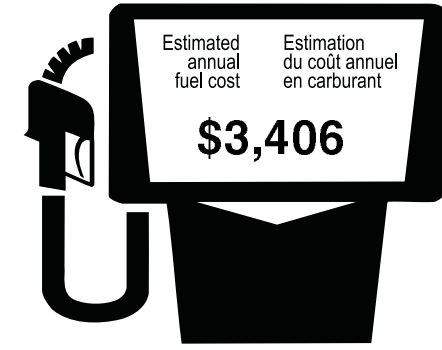

WARRANTY

- 3 YR/60,000 KM BASIC POWERTRAIN
- 5YEAR/100,000 KM ROADSIDE ASSISTANCE 24 HR

INCLUDED ON THIS VEHICLE (MSRP)*

EQUIPMENT GROUP 402A

- •FX4 SERIES
- •REAR VIEW CAMERA
- •TRAILER BRAKE CONTROLLER
- •FX LUXURY PACKAGE
- •HEAT/COOLED FRONT SEATS
- •PWR DRIVER & PASSENGER SEAT
- •UNIVERSAL GARAGE DOOR OPENER
- •HID HEADLIGHTS
- •ELECTRONIC AUTO TEMP CONTROL
- •POWER ADJUSTABLE PEDALS
- •POWER SLIDING REAR WINDOW
- •REMOTE START
- •SONY SINGLE CD/SYNC

4,600.00

OPTIONAL EQUIPMENT

- 2014 MODEL YEAR FEDERAL EXCISE TAX 100.00
- . SELECT SHIFT TRANSMISSION 3.55 ELECTRONIC LOCK RR AXLE 7350# GVWR PACKAGE NO CHARGE
- FX APPEARANCE LEATHER DISCOUNT - 500.00
- POWER MOONROOF 1,300.00
- NAVIGATION SYSTEM 800.00
- 136 LITRE/ 36 GALLON FUEL TANK FX APPEARANCE PACKAGE 2,300.00
- .P275/55R20 OWL ALL-TERRAIN .BLACK TUBULAR RUNNING BOARDS .20" ALUMINUM PAINTED WHEELS SPRAY-IN BED LINER *ACCY 550.00

PRICE INFORMATION

BASE PRICE	$48,099.00
TOTAL OPTIONS	9,150.00
TOTAL VEHICLE & OPTIONS	57,249.00
DESTINATION & DELIVERY	1,700.00

"THIS VEH. NOT INTENDED FOR SALE OR REGISTRATION IN US" RETAIL PRICES EXCLUDE GST/HST

ENERGUIDE

Ask your dealer for the FUEL CONSUMPTION GUIDE or CALL 1-800-387-2000

2014 F150 4X4, 5.0L FFV ENGINE, 6 SPEED SELECT SHIFT TRANSMISSION

CITY/VILLE

15.0/ 19
L/100 km mi/gal

HIGHWAY/ROUTE

10.6/ 27
L/100 km mi/gal

Canada

These estimates are based on the Government of Canada's approved criteria and testing methods. The actual fuel consumption of this vehicle may vary. Refer to the Fuel Consumption Guide.

Données obtenues selon les critères et méthodes d'essais approuvés par le Gouvernement du Canada. La consommation réelle de carburant de ce véhicule peut varier. Consultez le Guide de consommation de carburant.

Demandez le GUIDE DE CONSOMMATION DE CARBURANT à votre concessionnaire ou composez le 1-800-387-2000

U.S. GOVERNMENT SAFETY RATINGS COTES DE SÉCURITÉ DU GOUVERNEMENT AMÉRICAIN

Overall Vehicle Score / Cote globale du véhicule	★★★★★
Frontal Crash Collision frontale	★★★★★
Side Crash Collision latérale	★★★★★
Rollover / Capotage	★★★

Star ratings range from 1 to 5 stars (*****), with 5 being the highest. Les cotes varient de 1 à 5 étoiles (*****), 5 étant la cote la plus élevée.

Source: U.S. National Highway Traffic Safety Administration For more information / Pour de plus amples renseignements www.safercar.gov