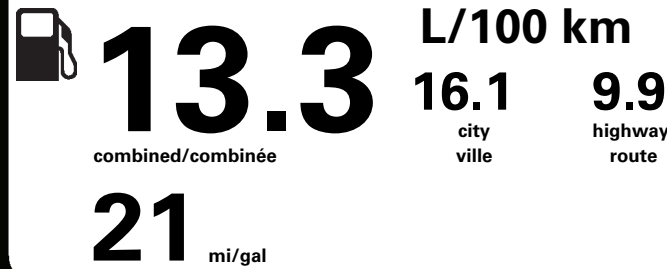

Fuel Consumption / Consommation de carburant

Annual fuel **COST**
for an annual distance of 20,000 km, and an average fuel price of $1.02 per litre

$ 2 713

Coût annuel en carburant
pour une distance annuelle de 20 000 km, et un prix moyen du carburant de 1,02 $ par litre

Subcompact cars range from /
Les voitures sous-compactes font
entre
2.7 - 15.4 L_e/100 km

L_e is gasoline litre equivalent
L_e signifie litre équivalent d'essence