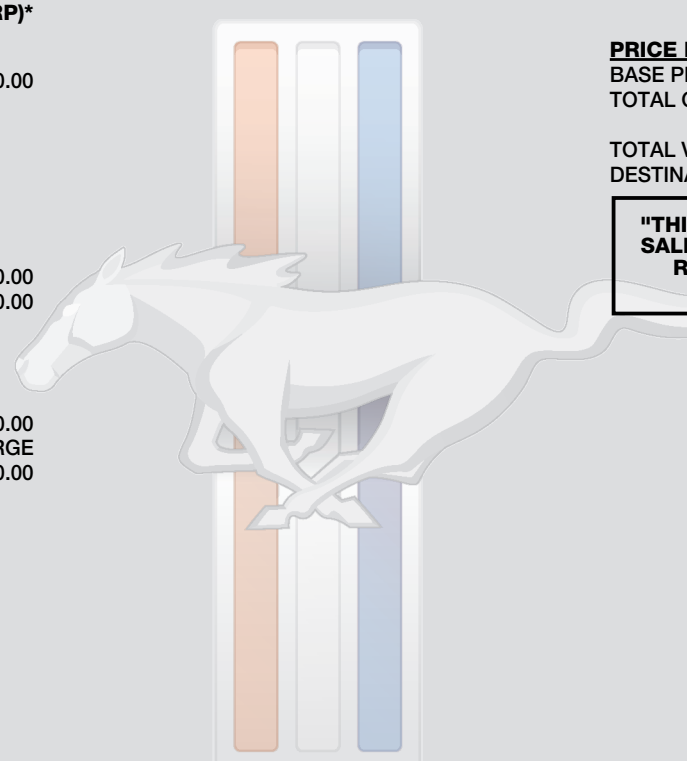

INTERIOR

- AM/FM, MP3
- CONSOLE, W/ARMREST
- FLOOR MATS, FRONT
- ILLUMINATED ENTRY
- MIRROR, AUTODIMMING
- SEATS, FRT HEATED LEATHER
- SEATS, FRONT HEATED/COOLED
- SEAT, POWER DRVR W/LUMBAR
- SEAT, POWER PASSENGER
- SIRIUSXM® SATELLITE RADIO W/ 6-MONTH PREPAID SUBSCRIPTION
- STEER WHEEL, LTH W/CONTROLS
- SYNC VOICE ACTIVATED SYS

FUNCTIONAL

- A/C, DUAL ZONE ELECTRONIC
- ADVANCETRAC CONTROL
- BRAKES, ANTI-LOCK
- BRAKES, POWER 4-WHL DISC
- ELEC PWR ASSIST STEERING
- INTELLIGENT ACCESS
- MYKEY
- REVERSE CAMERA SYSTEM
- SYNC® 3

SAFETY/SECURITY

- AIRBAGS, DRIVER & PASS
- DRIVER SIDE AIR BAG
- FRONT PASS SIDE AIR BAG
- LATCH CHILD RESTRAINT SYS
- PERIMETER ALARM
- SECURILOCK ANTI-THEFT SYS
- SOS POST CRASH ALERT SYST
- TIRE PRESSURE MONITOR SYS

WARRANTY

- 3 YR/60,000 KM BASIC
- 5YEAR/100,000 KM POWERTRAIN
- ROADSIDE ASSISTANCE 24 HRS

INCLUDED ON THIS VEHICLE

(MSRP)*

EQUIPMENT GROUP 401A

2,350.00

- BLIS W/CROSS TRAFFIC ALERT
- PREMIER TRIM W/CLR ACCENT GRP
- VOICE-ACT TOUCH-SCR NAV SYS
- FORDPASS CONNECT

OPTIONAL EQUIPMENT/OTHER

- 2019 MODEL YEAR
- FEDERAL EXCISE TAX 100.00
- GT PERFORMANCE PACKAGE 3,700.00
- .19 EBONY BLACK PNTD ALUM WHL
- .P255/40R19 F P275/40R19 R
- .PERFORMANCE REAR WING
- .3.73 RATIO LIMITED SLIP AXLE
- PREMIUM FLOOR LINERS FR/RR 150.00
- 50 STATE EMISSIONS NO CHARGE
- BASE RECARO LEATHER SEATS 1,800.00

PRICE INFORMATION

BASE PRICE	$47,425.00
TOTAL OPTIONS/OTHER	8,100.00
TOTAL VEHICLE & OPTIONS/OTHER	55,525.00
DESTINATION & DELIVERY	1,750.00

"THIS VEH. NOT INTENDED FOR SALE OR REGISTRATION IN US" RETAIL PRICES EXCLUDE GST/HST

TOTAL MSRP $57,275.00

* MANUFACTURER'S SUGGESTED RETAIL PRICE = MSRP
* NOTE: THIS PRICE HAS BEEN DEVELOPED AS A GUIDE. DEALERS MAY SELL FOR LESS AND ARE NOT UNDER ANY OBLIGATION TO ACCEPT THIS SUGGESTED RETAIL PRICE.

RAMP ONE/
TERMINAL UN

CM51

RAMP TWO/
TERMINAL DEUX

FINAL ASSEMBLY PLANT/
USINE DE MONTAGE

FLAT ROCK

METHOD OF TRANSP/
MODE DE TRANSPORT

CONVOY

ITEM #: A1-G130 O/T 2

JF191 N REC2X 915 000709 06 19 18

Gasoline Vehicle
Véhicule à essence