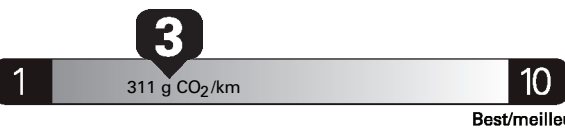

Carbon Dioxide Rating / Indice de dioxyde de carbone

Tailpipe emissions only / Émissions du tuyau d'échappement seulement