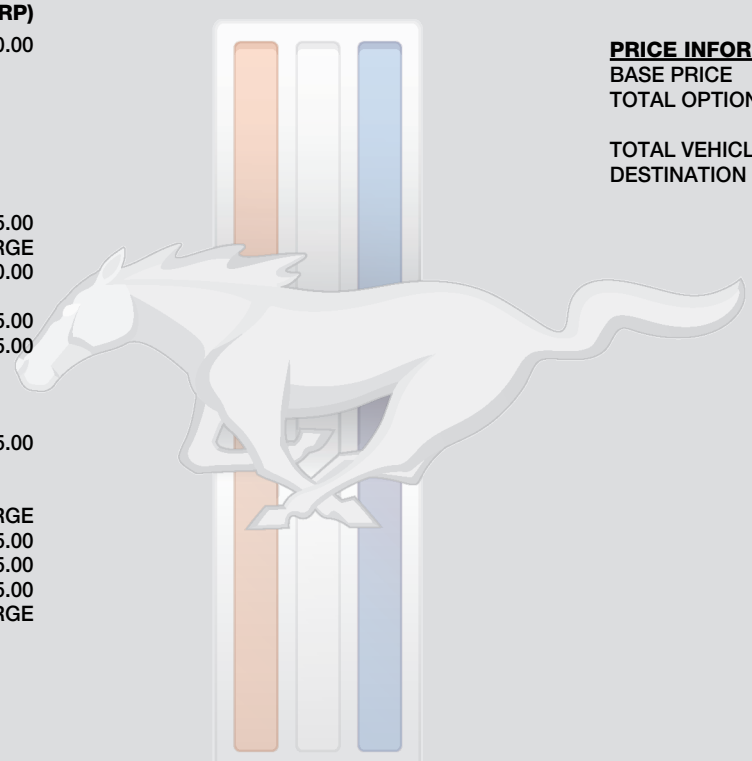

PRICE INFORMATION

BASE PRICE	\$39,630.00
TOTAL OPTIONS/OTHER	14,365.00
TOTAL VEHICLE & OPTIONS/OTHER	53,995.00
DESTINATION & DELIVERY	1,095.00

EPA DOT Fuel Economy and Environment

Gasoline Vehicle

Fuel Economy

You spend
\$3,250

more in fuel costs over 5 years compared to the average new vehicle.

Annual fuel cost
\$2,150

Fuel Economy & Greenhouse Gas Rating (tailpipe only) Smog Rating (tailpipe only)

This vehicle emits 472 grams CO₂ per mile. The best emits 0 grams per mile (tailpipe only). Producing and distributing fuel also create emissions; learn more at fueleconomy.gov.