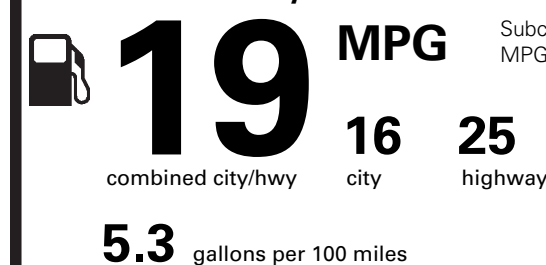

PRICE INFORMATION

BASE PRICE	\$39,630.00
TOTAL OPTIONS/OTHER	14,365.00
TOTAL VEHICLE & OPTIONS/OTHER	53,995.00
DESTINATION & DELIVERY	1,095.00

EPA DOT Fuel Economy and Environment

Gasoline Vehicle

Fuel Economy

You spend
\$3,250

more in fuel costs over 5 years compared to the average new vehicle.

Annual fuel cost
\$2,150

Fuel Economy & Greenhouse Gas Rating (tailpipe only) Smog Rating (tailpipe only)

This vehicle emits 472 grams CO₂ per mile. The best emits 0 grams per mile (tailpipe only). Producing and distributing fuel also create emissions; learn more at fueleconomy.gov.