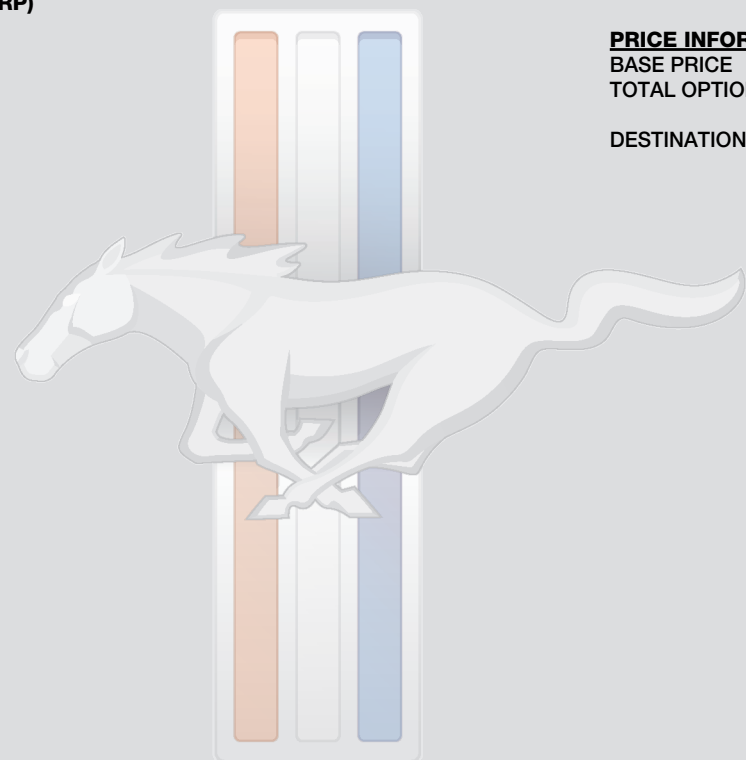

WARRANTY

- 3YR/36,000 BUMPER / BUMPER
- 5YR/60,000 POWERTRAIN
- 5YR/60,000 ROADSIDE ASSIST

INCLUDED ON THIS VEHICLE

(MSRP)

EQUIPMENT GROUP 400A

OPTIONAL EQUIPMENT/OTHER

- 2020 MODEL YEAR
- TWISTER ORANGE TC
- P255F/P275R/40R19 SUMMER TIRE
- CADS GEN3 PACKAGE
- ADAPTIVE CRUISE CONTROL
- SIDE STRIPE
- .EBONY SIDE STRIPE
- HOOD STRIPE
- .EBONY STRIPE
- PERFORMANCE REAR WING
- WHEEL LOCKING KIT #2
- ACTIVE VALVE PERFORMANCE EXH
- THATCHAM SECURITY SYSTEM
- ENHANCED SECURITY PACKAGE
- .ACTIVE ANTI-THEFT SYSTEM
- BLACK SHADOW PACKAGE II
- .B&O SOUND SYSTEM,12 SPKR
- .VOICE-ACT TOUCH-SCR NAV SYS
- .WHEEL
- .PAINTED BLACK ROOF
- SMOKER'S PACKAGE
- TIRE INFLATOR & SEALANT KIT
- GT PERFORMANCE PACKAGE
- .3.55 RATIO LIMITED SLIP AXLE
- RECARO LEATHER-TRM SPORT STS
- MAGNE-RIDE DAMPING SYSTEM
- ASIAN RADIO FREQUENCY - IBMAS