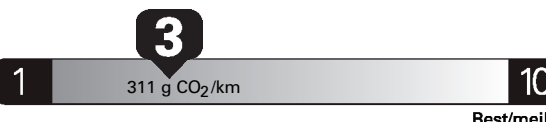

Carbon Dioxide Rating / Indice de dioxyde de carbone

Tailpipe emissions only / Émissions du tuyau d'échappement seulement