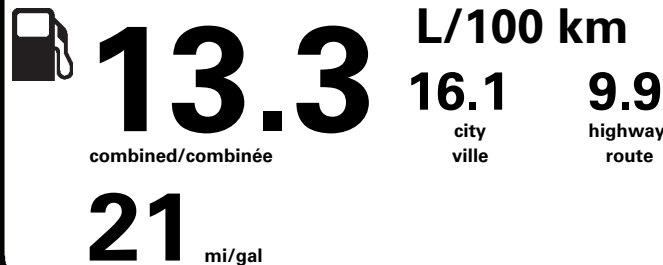

Gasoline Vehicle
Véhicule à essence

Fuel Consumption / Consommation de carburant

Annual fuel COST
for an annual distance of 20,000 km, and an average fuel price of \$1.02 per litre

\$ 2 713

Coût annuel en carburant