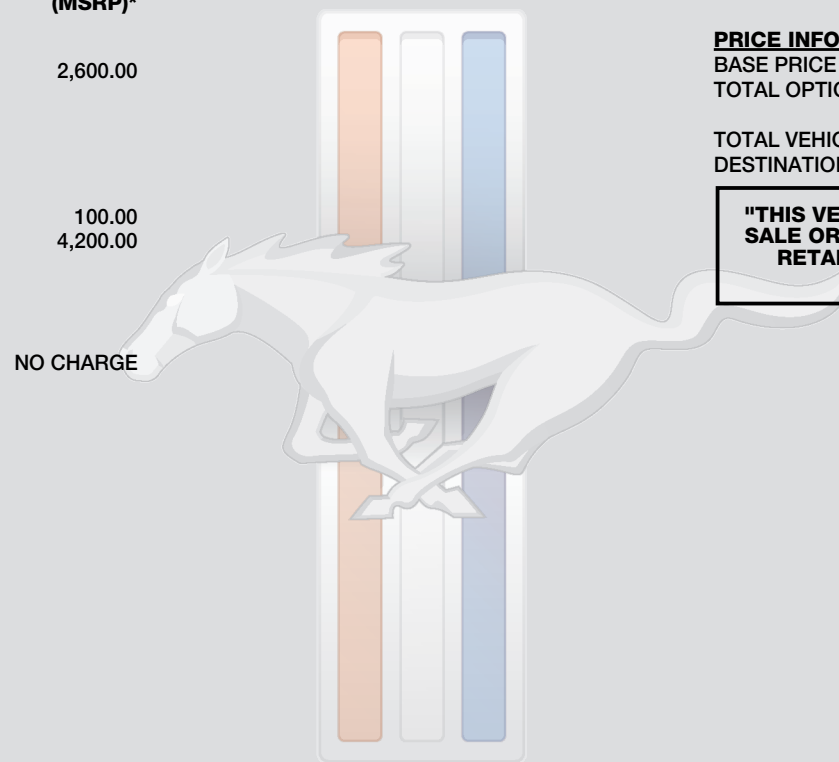

K5 162672

EXTERIOR
SHADOW BLACK
INTERIOR
EBONY CLOTH SPORTS BUCKET

STANDARD EQUIPMENT

STANDARD EQUIPMENT INCLUDED AT NO EXTRA CHARGE IN THE BASE PRICE BELOW

EXTERIOR

- LED HEADLAMPS
- LED TAIL LIGHTS
- DAYTIME RUNNING LIGHTS
- FOG LAMPS
- EXHAUST, DUAL BRIGHT TIPS
- MIRRORS, DUAL POWER

INTERIOR

- AM/FM, MP3
- CONSOLE, W/ARMREST
- FLOOR MATS, FRONT
- ILLUMINATED ENTRY
- MIRROR, AUTODIMMING
- SEATS, CLOTH BUCKET
- SEAT, POWER DRVR W/LUMBAR
- SEAT, POWER PASSENGER
- STEER WHEEL, LTH W/CONTROLS
- SYNC VOICE ACTIVATED SYS

FUNCTIONAL

- A/C, MANUAL
- ADVANCETRAC CONTROL
- BRAKES, ANTI-LOCK
- BRAKES, POWER 4-WHL DISC
- ELEC PWR ASSIST STEERING
- INTELLIGENT ACCESS
- MYKEY
- REVERSE CAMERA SYSTEM

SAFETY/SECURITY

- AIRBAGS, DRIVER & PASS
- DRIVER SIDE AIR BAG
- FRONT PASS SIDE AIR BAG
- LATCH CHILD RESTRAINT SYS
- PERIMETER ALARM
- SECURILOCK ANTI-THEFT SYS
- SOS POST CRASH ALERT SYST
- TIRE PRESSURE MONITOR SYS

WARRANTY

- 3 YR/60,000 KM BASIC
- 5YEAR/100,000 KM POWERTRAIN
- ROADSIDE ASSISTANCE 24 HRS

INCLUDED ON THIS VEHICLE

(MSRP)*

EQUIPMENT GROUP 301A

- DUAL-ZONE ELEC AUTO TEMP CTRL
- SINGLE TUNER W/SDARS ANTENNA

2,600.00

OPTIONAL EQUIPMENT/OTHER

- 2019 MODEL YEAR
- FEDERAL EXCISE TAX
- GT PERFORMANCE PACKAGE
- .19 EBONY BLACK PNTD ALUM WHL
- .P255/40R19 F P275/40R19 R
- .PERFORMANCE REAR WING
- .3.73 RATIO LIMITED SLIP AXLE
- 50 STATE EMISSIONS

NO CHARGE

PRICE INFORMATION

BASE PRICE	$40,289.00
TOTAL OPTIONS/OTHER	6,900.00
TOTAL VEHICLE & OPTIONS/OTHER	47,189.00
DESTINATION & DELIVERY	1,750.00

"THIS VEH. NOT INTENDED FOR SALE OR REGISTRATION IN US" RETAIL PRICES EXCLUDE GST/HST

TOTAL MSRP $48,939.00

* MANUFACTURER'S SUGGESTED RETAIL PRICE = MSRP
* NOTE: THIS PRICE HAS BEEN DEVELOPED AS A GUIDE. DEALERS MAY SELL FOR LESS AND ARE NOT UNDER ANY OBLIGATION TO ACCEPT THIS SUGGESTED RETAIL PRICE.

RAMP ONE/
TERMINAL UN

CM51

RAMP TWO/
TERMINAL DEUX

FINAL ASSEMBLY PLANT/
USINE DE MONTAGE

FLAT ROCK

METHOD OF TRANSP/
MODE DE TRANSPORT

CONVOY

ITEM #: B1-Z601 O/T 2

KB122 N REC2X 925 001333 02 12 19

Gasoline Vehicle
Véhicule à essence