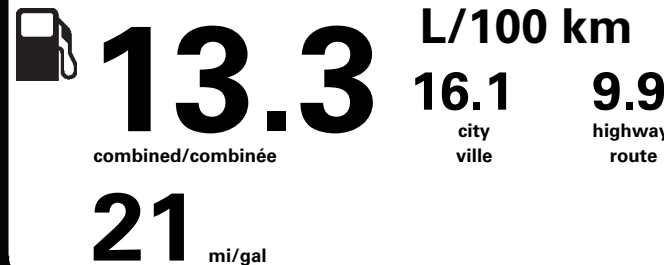

Fuel Consumption / Consommation de carburant

Annual fuel COST
for an annual distance of 20,000 km, and an average fuel price of $1.02 per litre

$ 2 713

Coût annuel en carburant
pour une distance annuelle de 20 000 km, et un prix moyen du carburant de 1,02 $ par litre

Subcompact cars range from /
Les voitures sous-compactes font
entre
2.1 - 15.1 L_e/100 km

L_e is gasoline litre equivalent
L_e signifie litre équivalent d'essence

Carbon Dioxide Rating / Indice de dioxyde de carbone

Tailpipe emissions only / Émissions du tuyau d'échappement seulement

Smog Rating / Indice de Smog

Estimates are based on Government of Canada approved criteria and testing methods. Vehicle's actual fuel consumption will vary.

Estimations établies selon des méthodes d'essai et des critères approuvés par le gouvernement du Canada. La consommation de carburant réelle du véhicule variera.

For more information visit

vehicles.nrcan.gc.ca

Pour plus d'information visitez

vehicules.nrcan.gc.ca

U.S. GOVERNMENT SAFETY RATINGS
COTES DE SÉCURITÉ DU GOUVERNEMENT AMÉRICAIN

Overall Vehicle Score / Cote globale du véhicule	★★★★★
Frontal Crash / Collision frontale	★★★★★
Side Crash / Collision latérale	★★★★★
Rollover / Capotage	★★★★★

Star ratings range from 1 to 5 stars (★★★★★), with 5 being the highest.
Les cotes varient de 1 à 5 étoiles (★★★★★), 5 étant la cote la plus élevée.

Source: U.S. National Highway Traffic Safety Administration
For more information / Pour de plus amples renseignements
www.safercar.gov

1FA6P8CF1K5162672

Go Further

ford.ca

Scan code not operational at this time

FOR PLANT USE ONLY

Insist on Ford Protect! The only extended service plan fully backed by Ford and honored at every Ford dealership in the US and Canada. See your Ford dealer for additional details, or visit www.ford.ca for more information.

Personalize your vehicle with Ford Custom Accessories. Genuine Ford Accessories are engineered for your vehicle and can be included under the Ford New Vehicle Limited Warranty. Certain conditions, limitations and exclusions apply. See your Dealer for details.