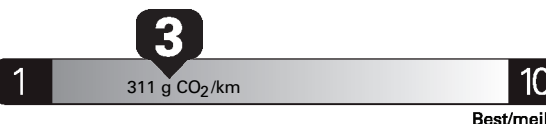

Carbon Dioxide Rating / Indice de dioxyde de carbone

Tailpipe emissions only / Émissions du tuyau d'échappement seulement