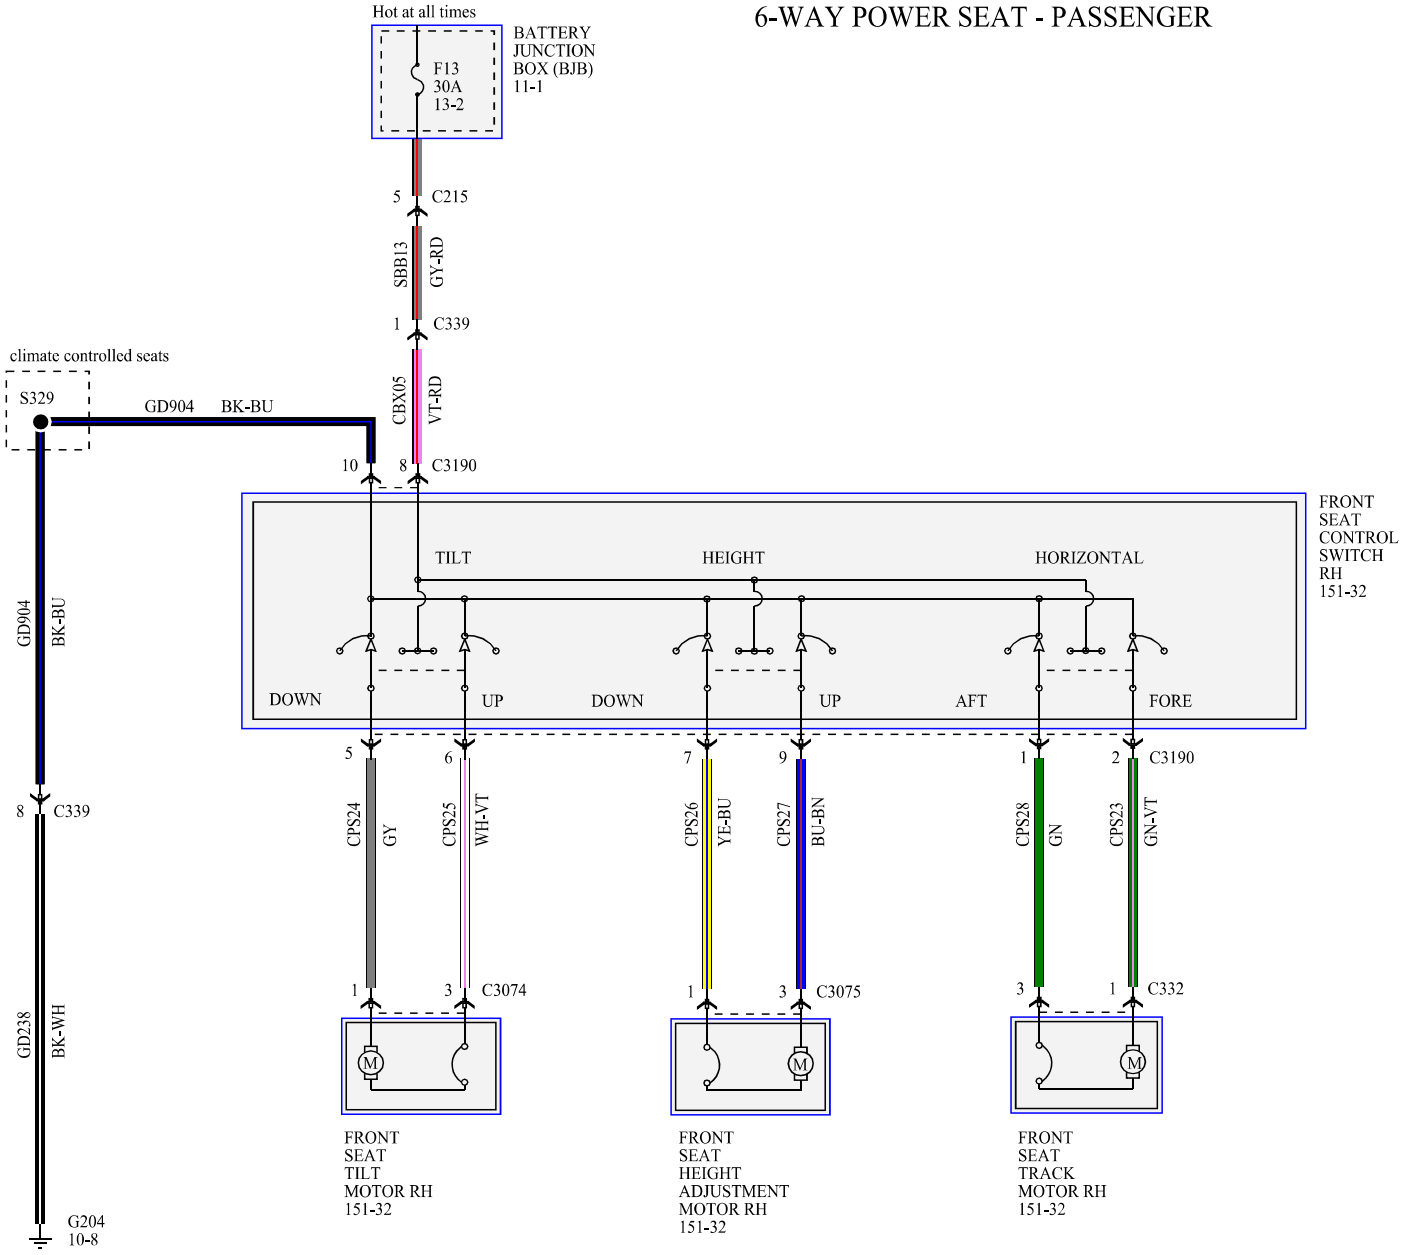

8-WAY POWER SEAT WITHOUT MEMORY - DRIVER

6-WAY POWER SEAT - PASSENGER

MEMORY

DRIVER SEAT
MODULE (DSM)
151-31