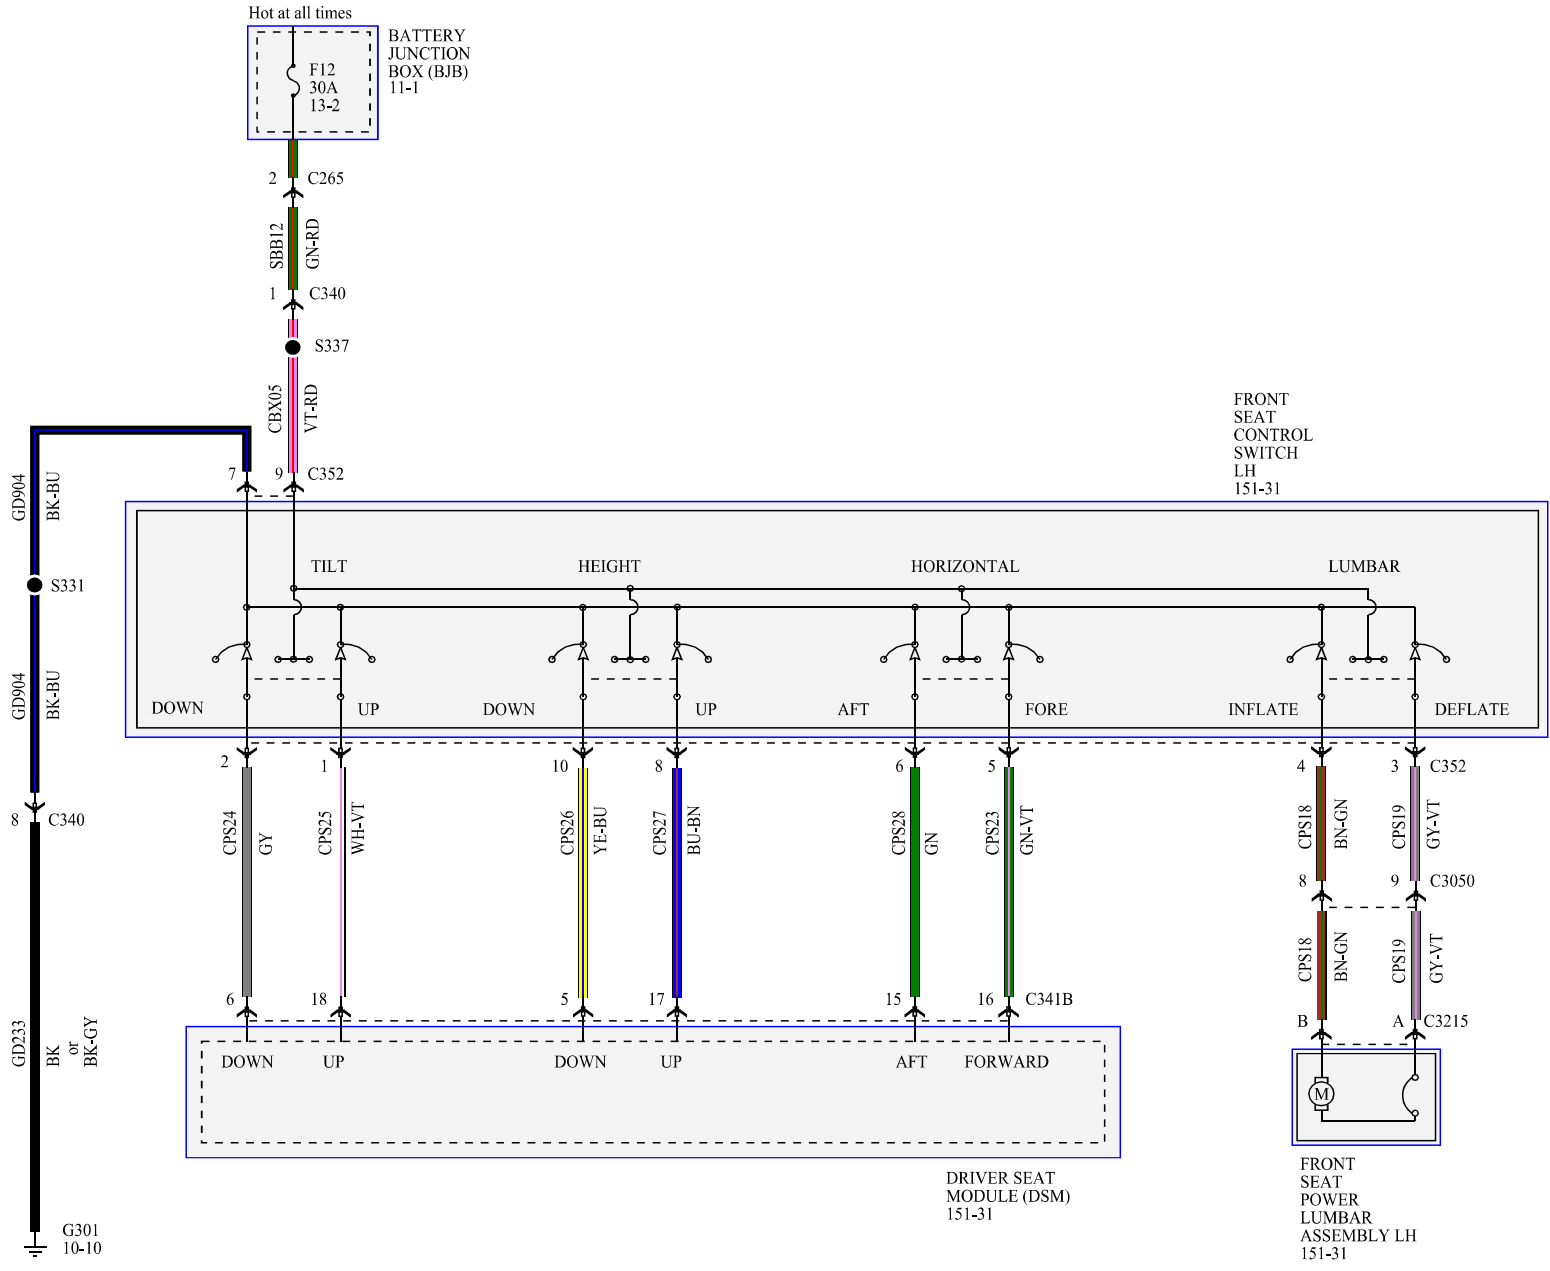

8-WAY POWER SEAT WITHOUT MEMORY - DRIVER

6-WAY POWER SEAT - PASSENGER

MEMORY

DRIVER SEAT
MODULE (DSM)
151-31