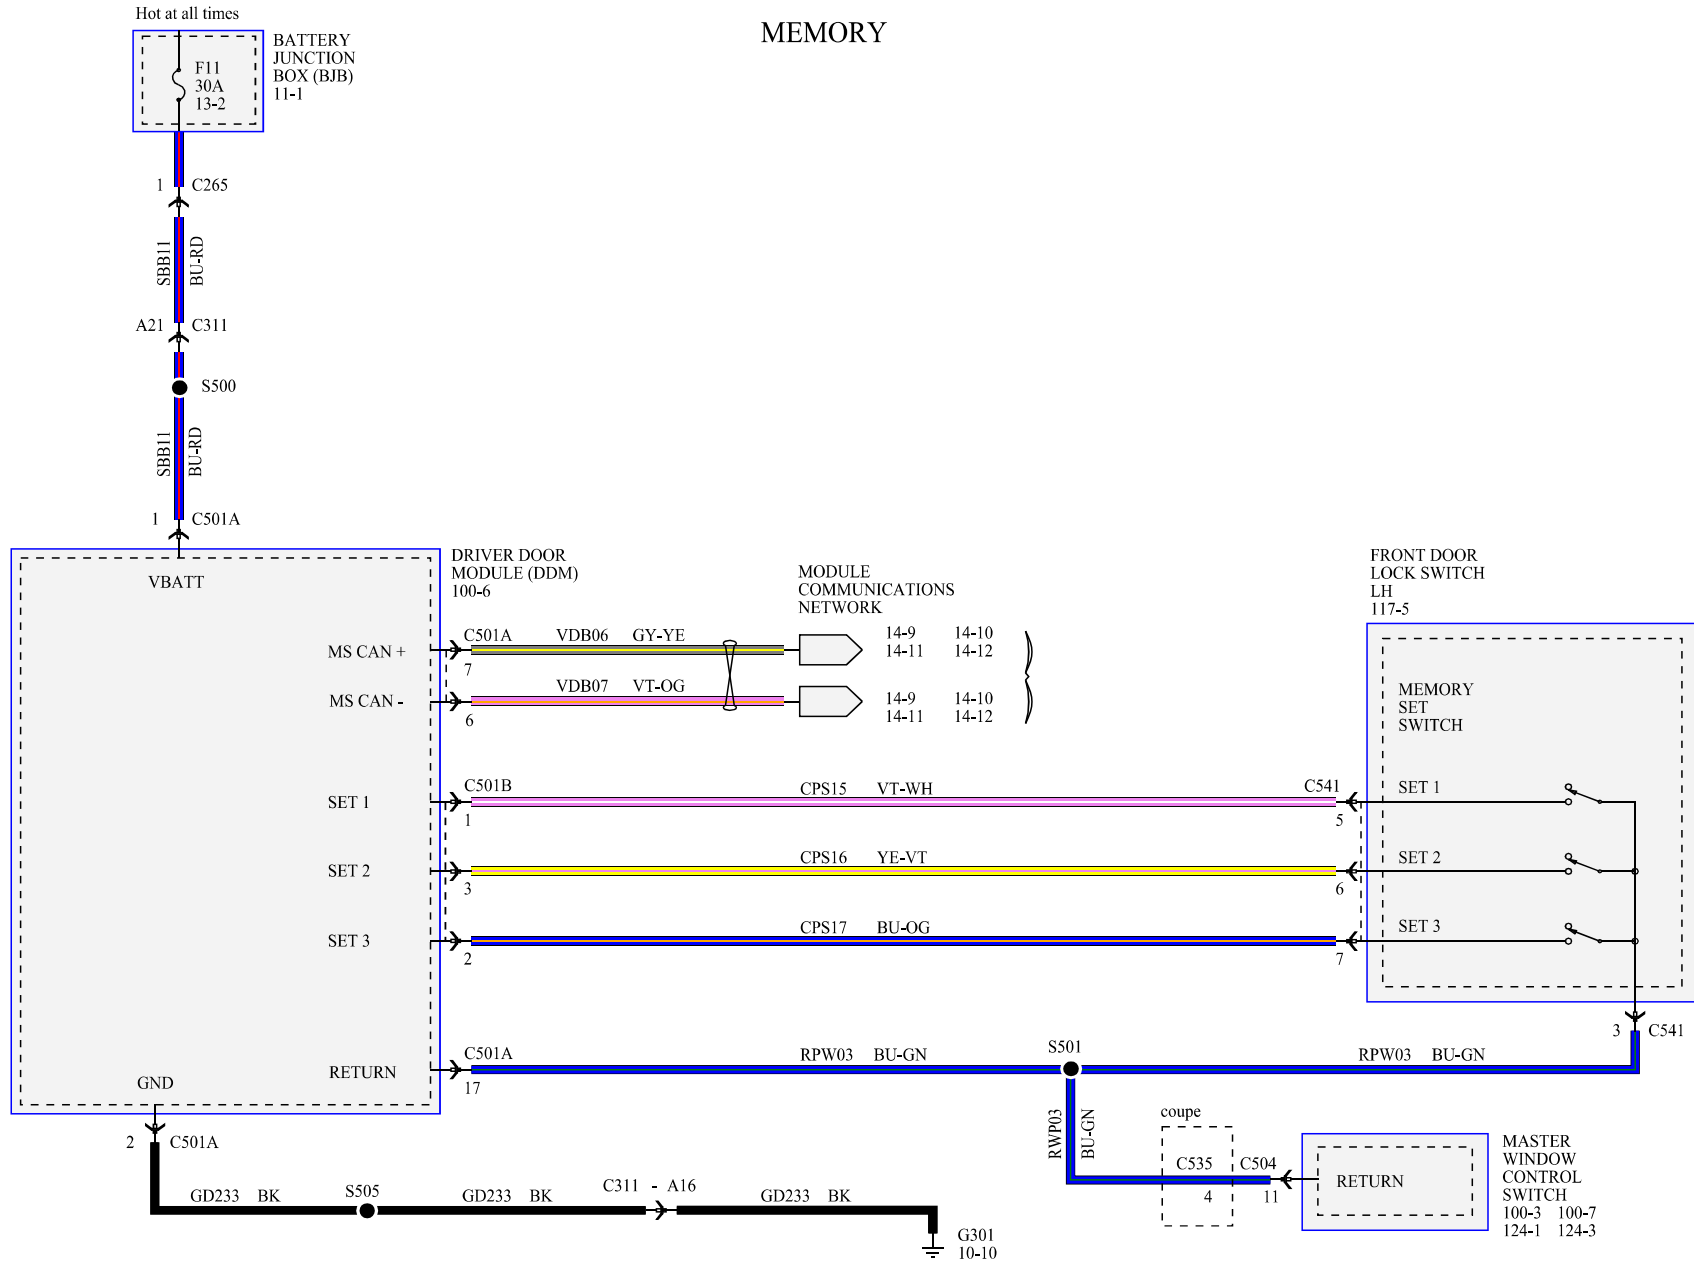

8-WAY POWER SEAT WITHOUT MEMORY - DRIVER

6-WAY POWER SEAT - PASSENGER

MEMORY

DRIVER SEAT
MODULE (DSM)
151-31