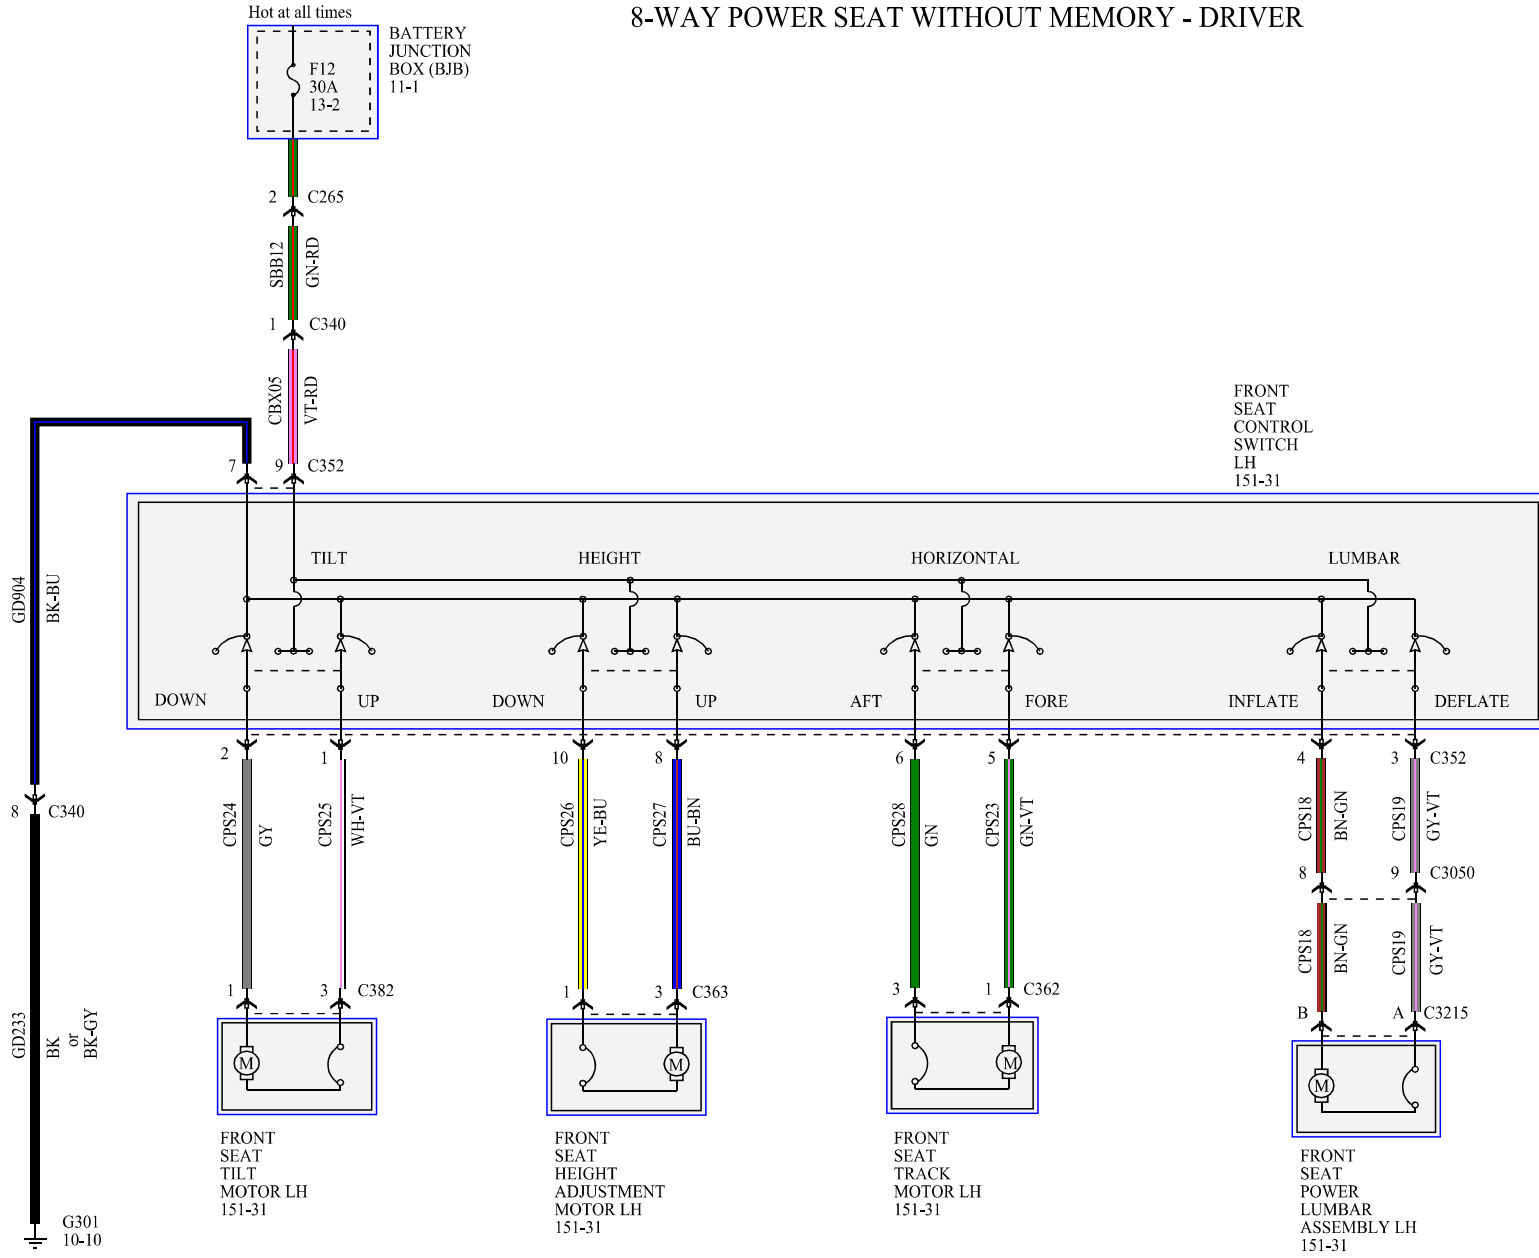

8-WAY POWER SEAT WITHOUT MEMORY - DRIVER

6-WAY POWER SEAT - PASSENGER

MEMORY

DRIVER SEAT
MODULE (DSM)
151-31