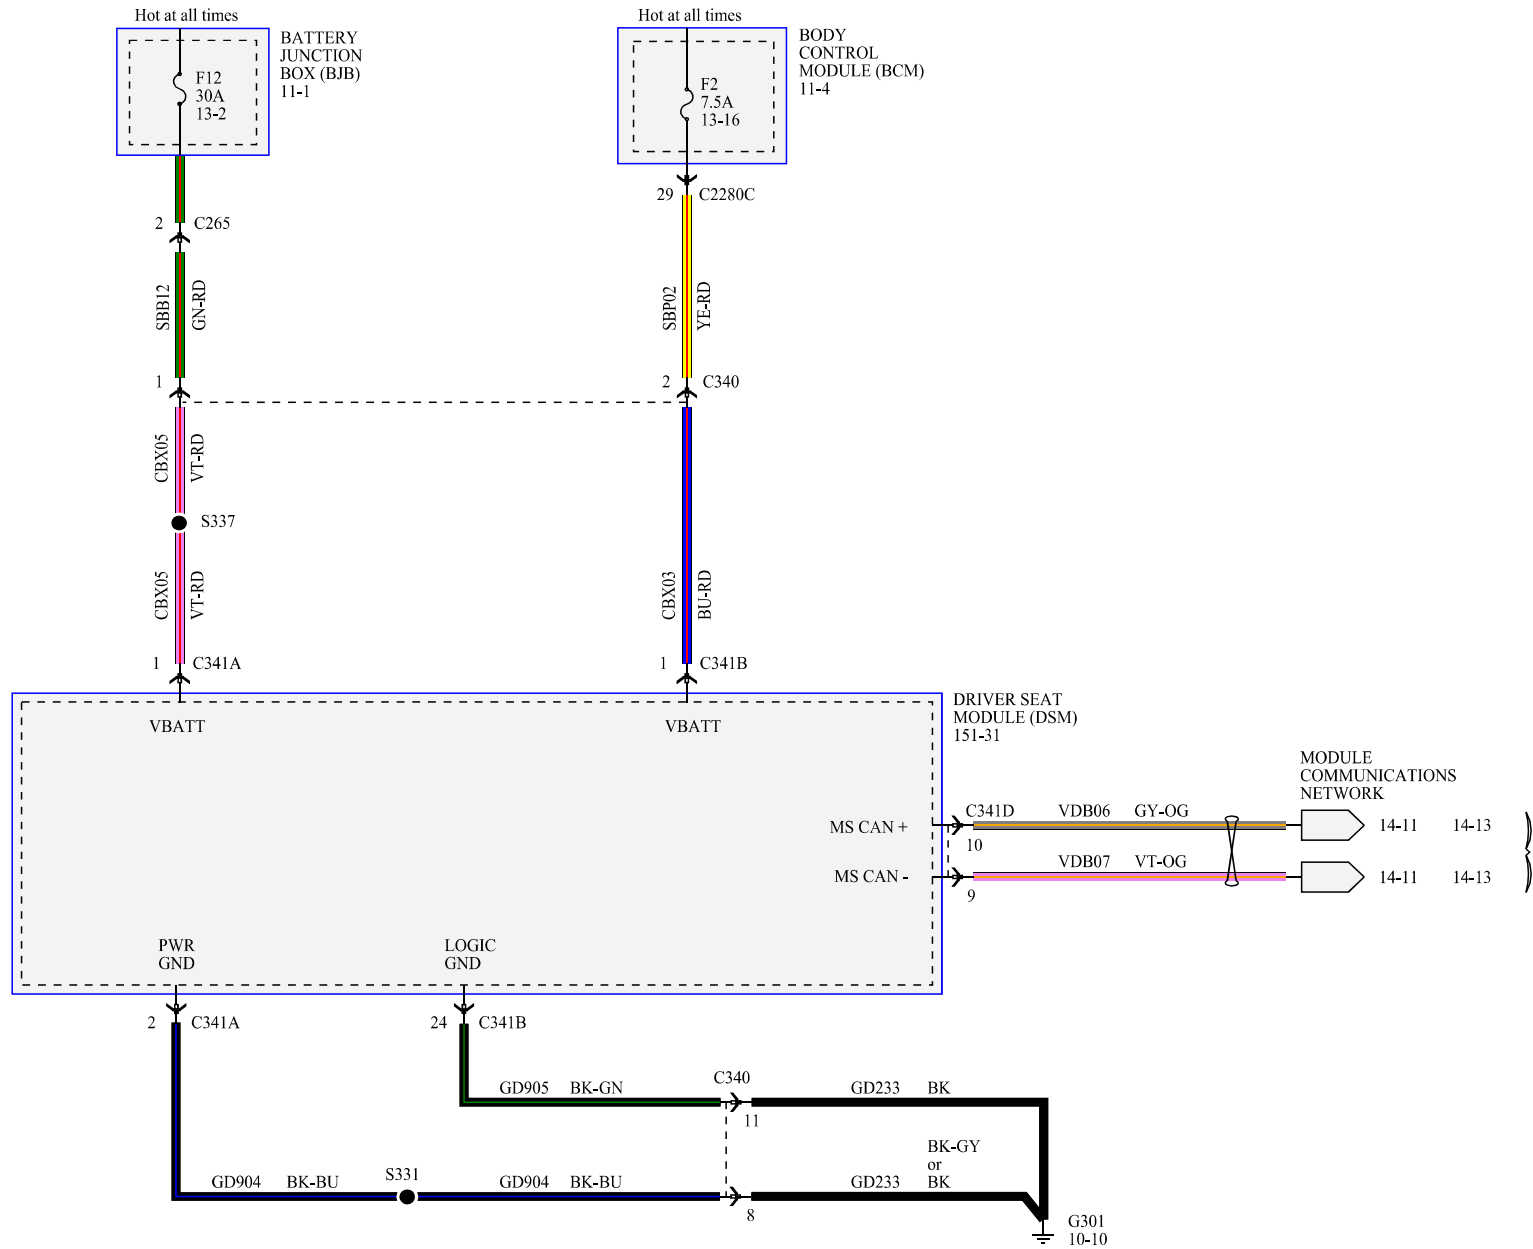

8-WAY POWER SEAT WITHOUT MEMORY - DRIVER

6-WAY POWER SEAT - PASSENGER

MEMORY

DRIVER SEAT
MODULE (DSM)
151-31