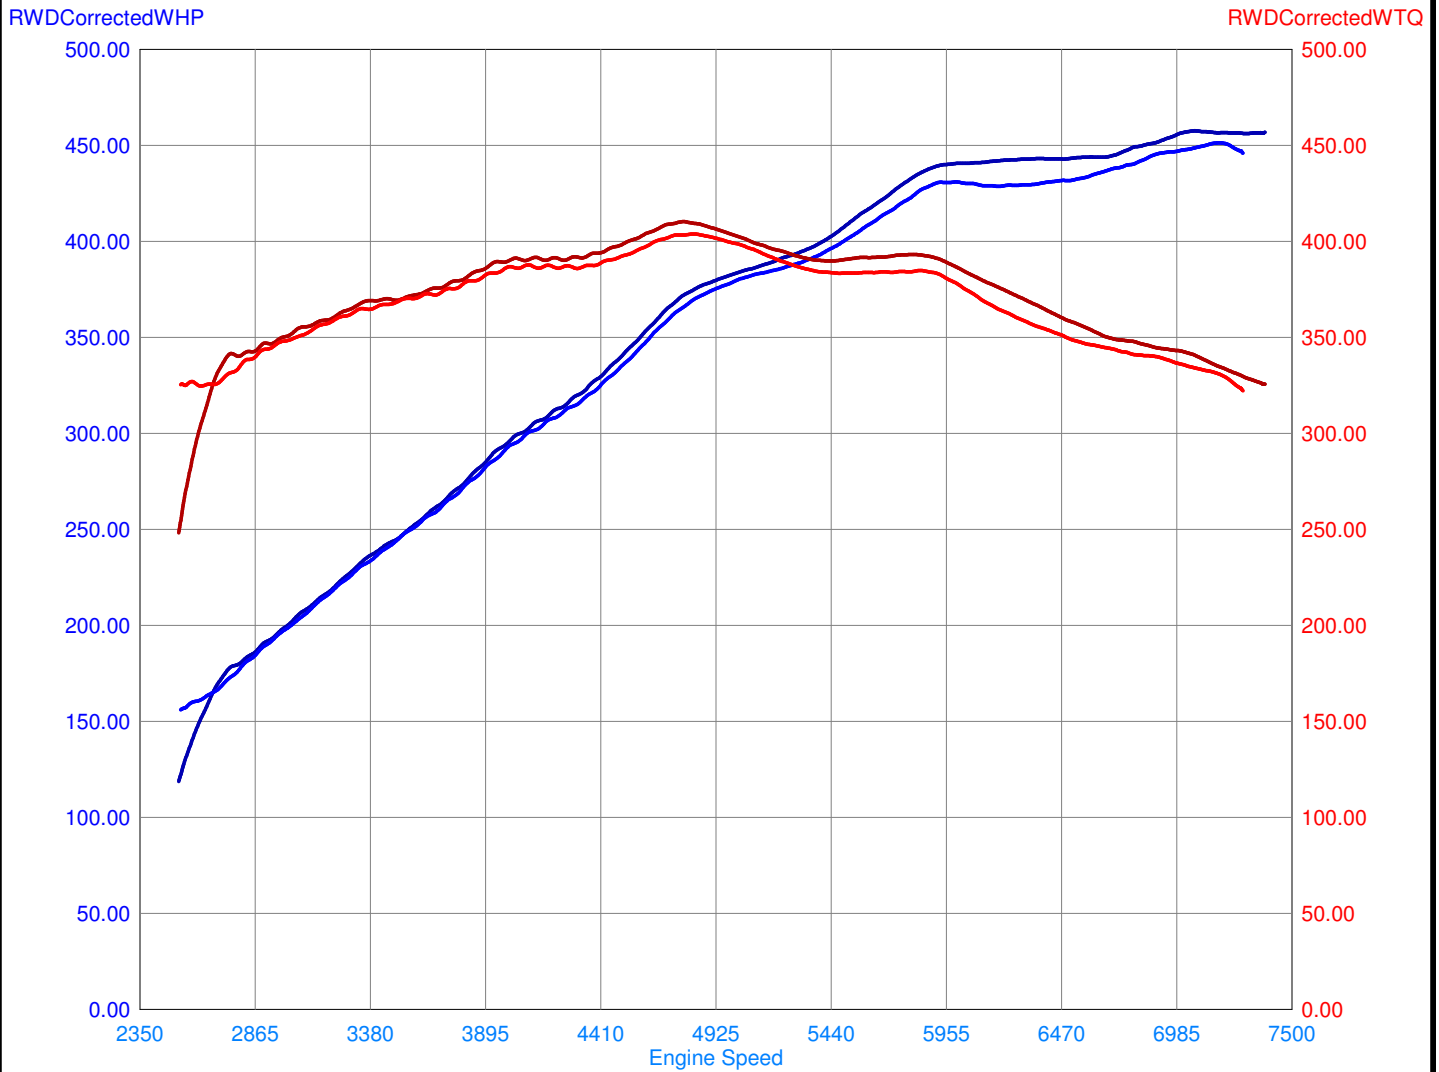

Chicane Motorsport

883 N Jan Mar Ct,
Olathe, Kansas 66061
Phone: (833) 722-3267 / - Fax: /

Date: 2022/04/05 Vehicle: 2020 Ford Mustang, SA, 2-Wheel Drive | Rear
Time: 15:21 Engine: 460.0 HP, 0.0 Ft-Lbs, 8 Cyl, 5.000

Run#	License	Owner	Acquired	Test Comments
Baseline	5846	Gelakta, Greg	2022/04/05 14:45	
Run #2	5846	Gelakta, Greg	2022/04/05 15:12	
Run #3				

Channel	Baseline		Run #2		Diff	Test Conditions
	Max	Avg	Max	Avg		
RWDCorrectedWHP (ChUni)	451.32	346.45	457.59	352.84	6.27	Dyno Mode: 4WD / 4WD
RWDCorrectedWTQ (ChUni)	403.91	365.72	410.27	368.23	6.37	Test Type: HP Curve (All) / HP Curve (All)
						Loading Mode: Veh Sim / Veh Sim
						Corr Type: SAEJ1349 / SAEJ1349
						Corr Factor: 1.050 / 1.051
						Act Temp: 73.8 Deg F / 74.1 Deg F
						Act Press: 28.378 InHg / 28.364 InHg
						Act Humidity: 50% / 50%
						Test Weight: 4000 Lbs / 4000 Lbs
						Drivetrain EqWt: 160 Lbs / 160 Lbs
						Flywheel: 0.365 Slug-FtSq / 0.365 Slug-FtSq
						Axle Ratio: 3.150 / 3.150
						Test Gear: 1.000 / 1.000
						RPM Source: Rollers / Rollers