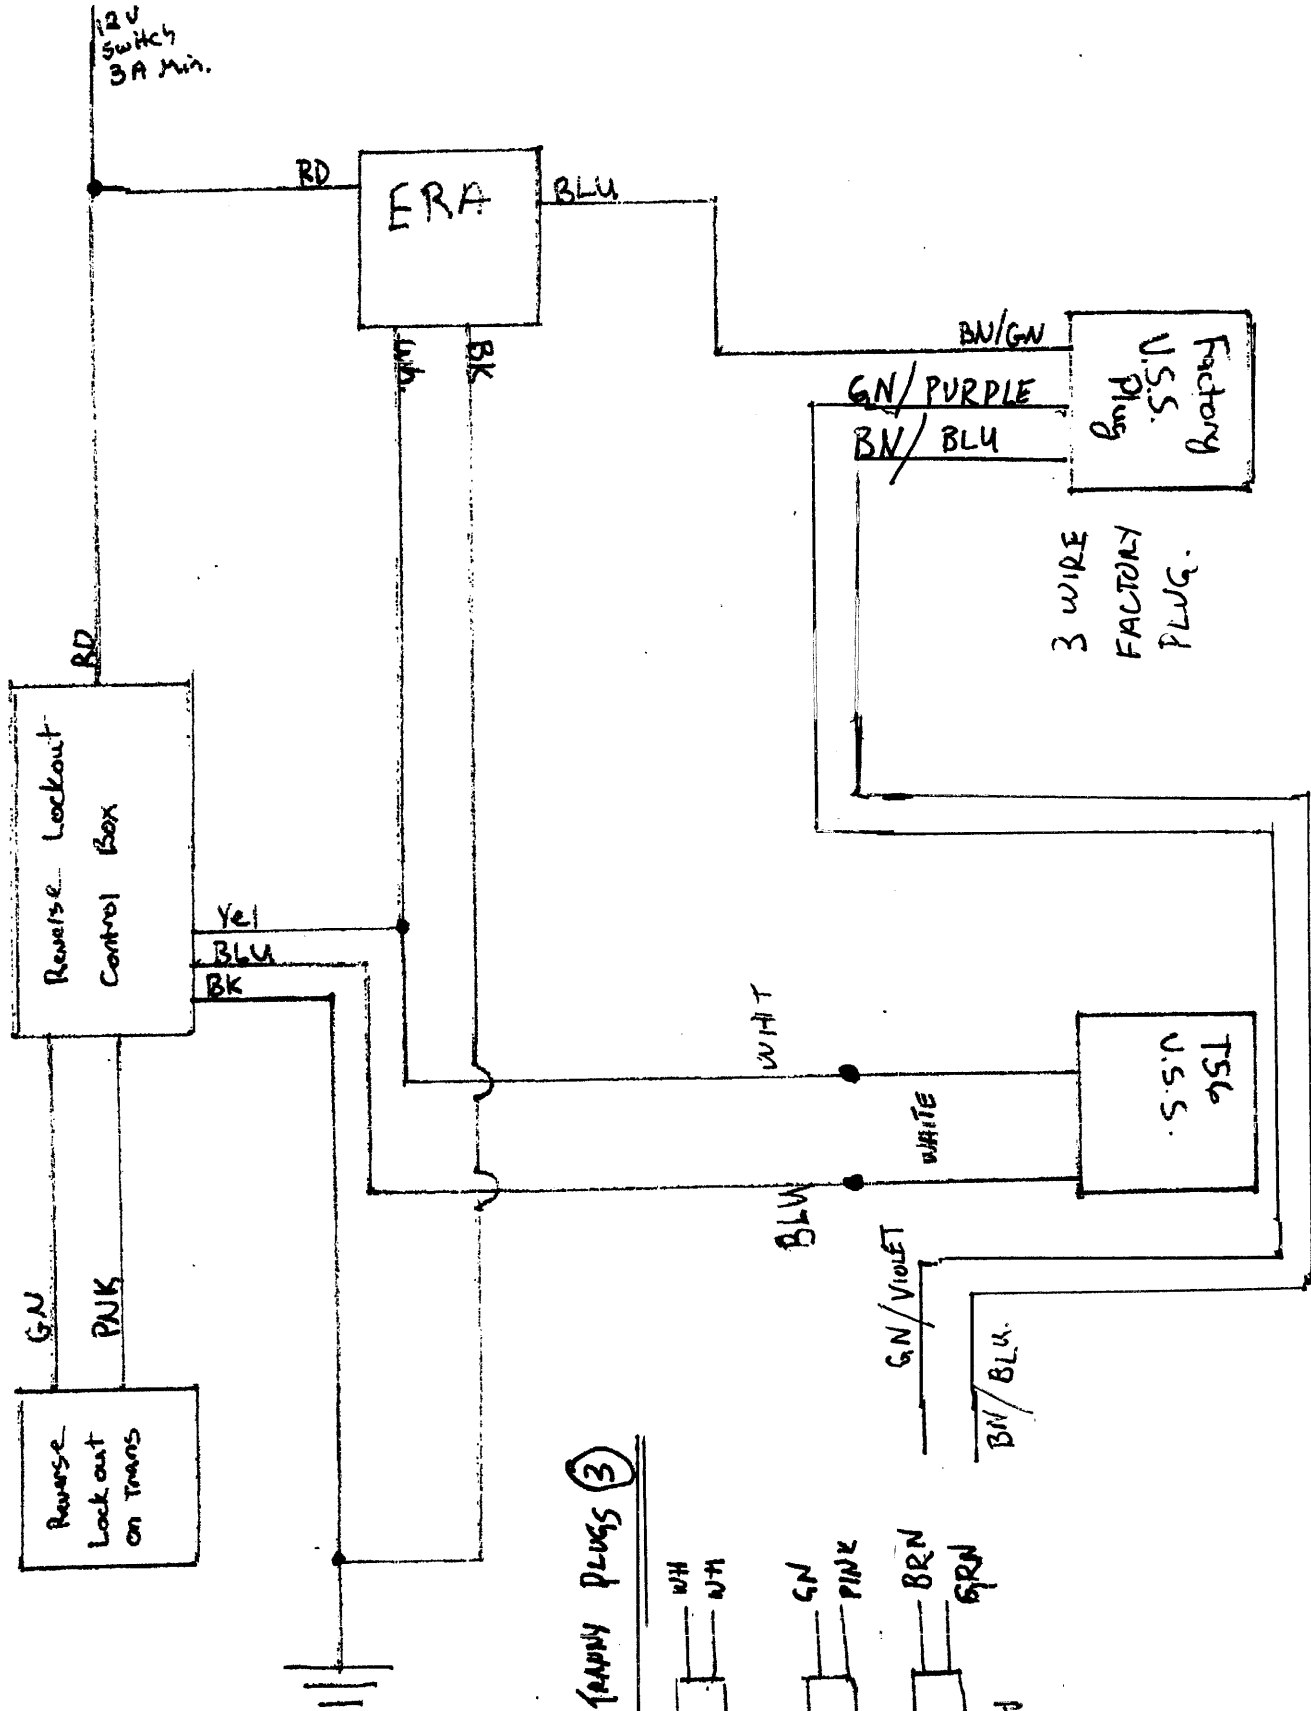

11-17 MUSTANG GT w/BOTH BOXES

156 TRAPPY PLUGS ③

✓ VSS

✓ RLO

? REV SWITCH