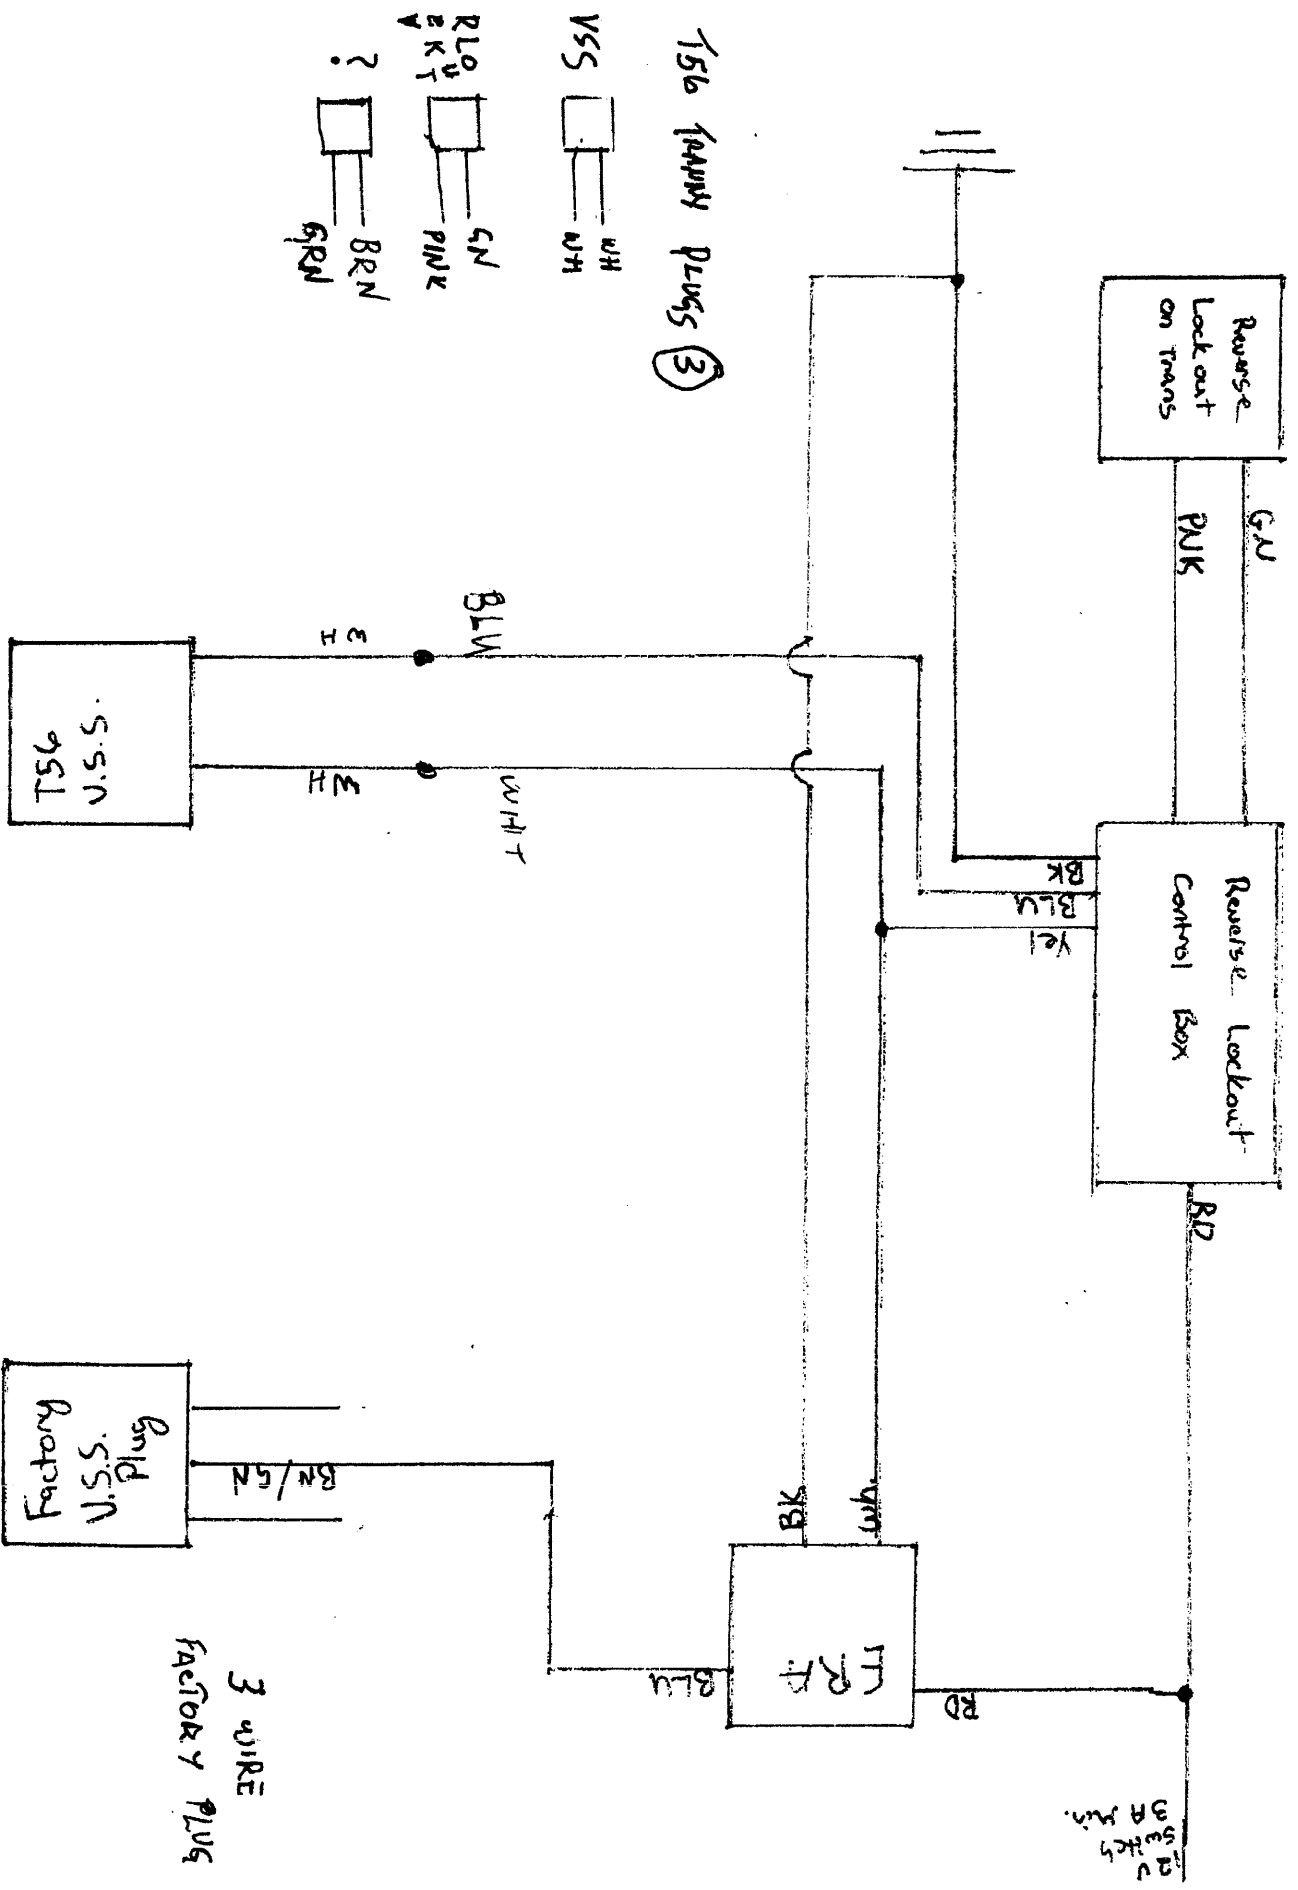

11-17 MUSTANG GT w/BOTH BOXES

156 AMP PLUGS (3)

3 WIRE FACTORY PLUG

12V Switch 3A Max.