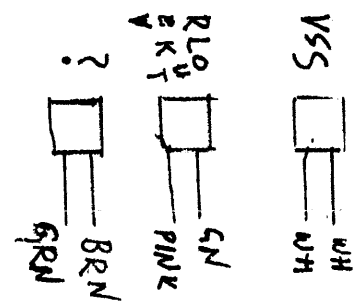

11-17 MUSTANG GT w/BOTH BOXES

156 AMP PLUGS (3)

3 WIRE FACTORY PLUG

12V Switch 3A Max.