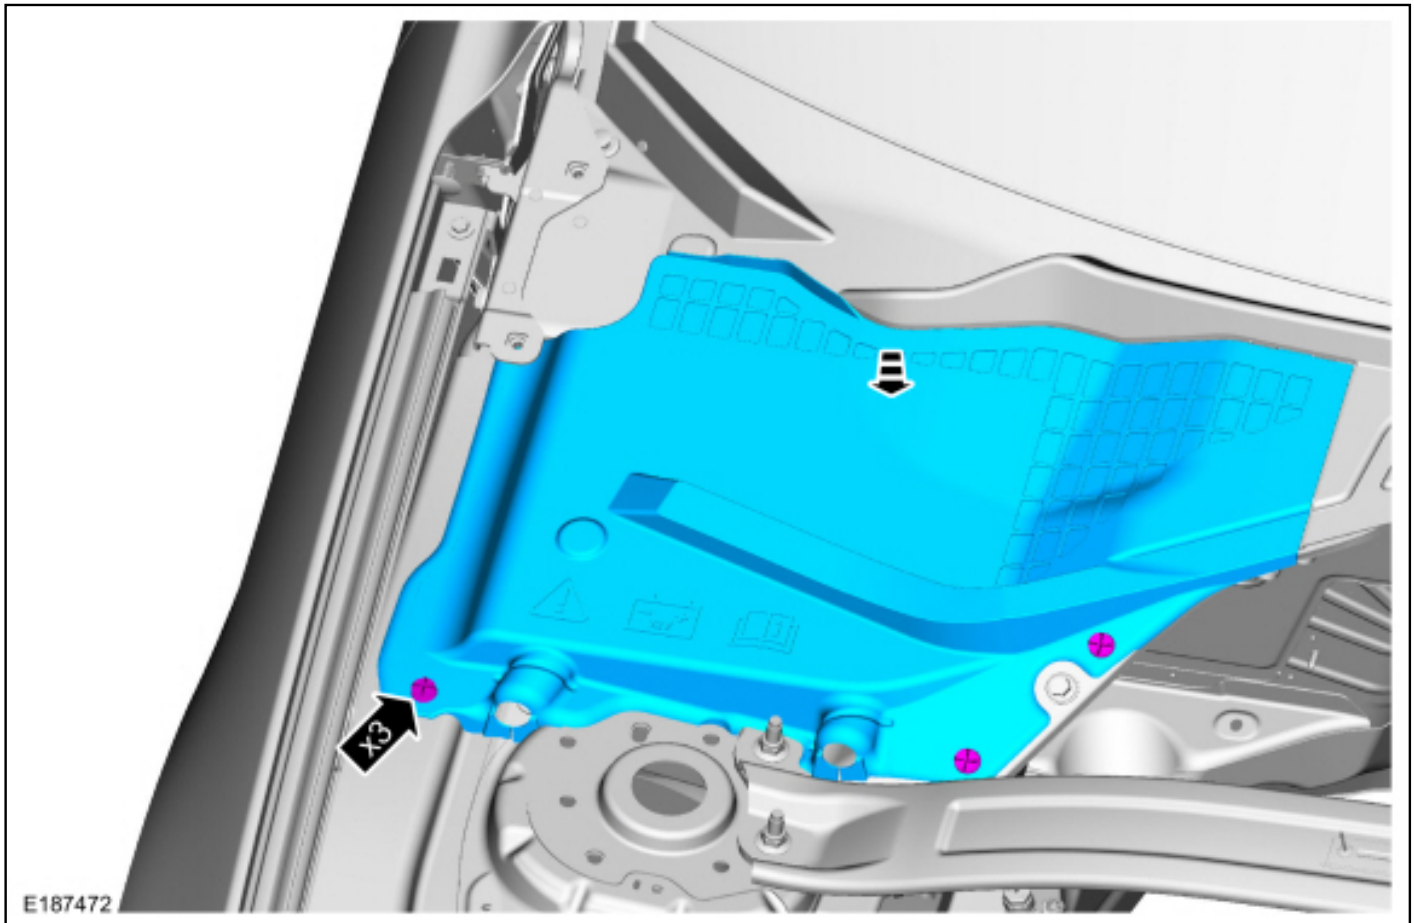

## Cowl Panel Grille

### Removal

**NOTE:** LHD shown, RHD similar.

1. Remove the wiper pivot arms.  
Refer to: [Windshield Wiper Pivot Arm - LHD](#) (501-16 Wipers and Washers, Removal and Installation).
2. Remove the retainers and the battery cover.

3. Remove the retainers and the clips.