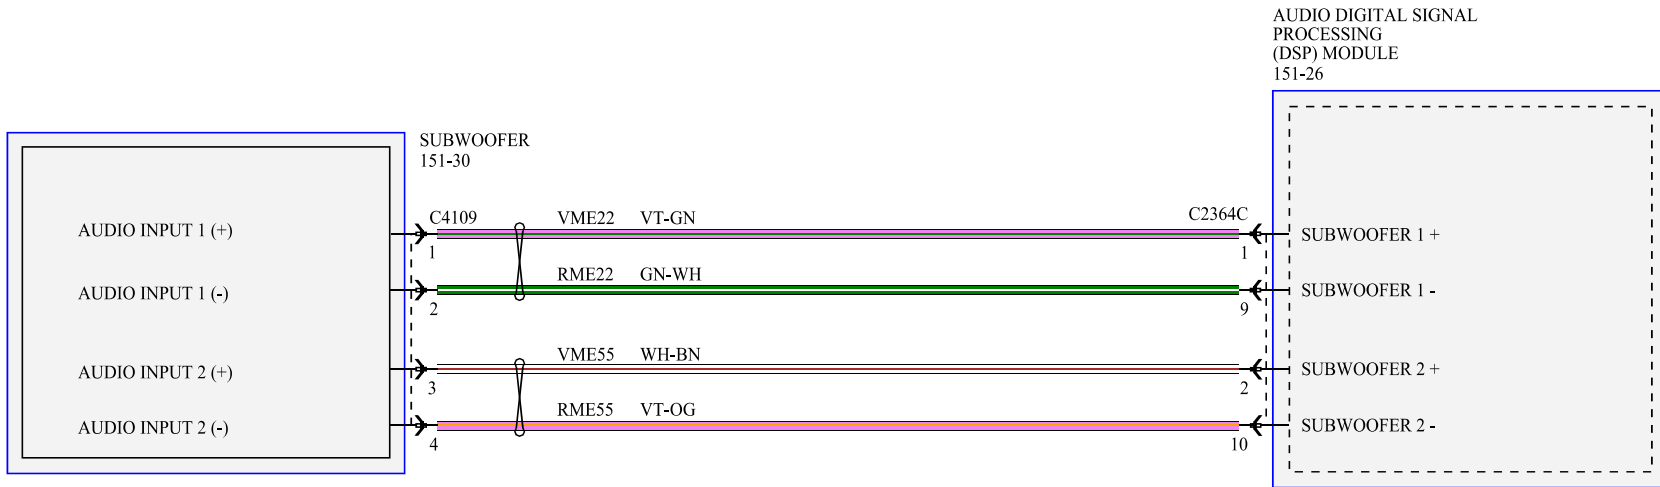

PREMIUM 8 CHANNEL AMPLIFIER

PREMIUM 10 CHANNEL AMPLIFIER

6 SPEAKER

AUDIO CONTROL MODULE (ACM)
151-18 151-20

RHD, THATCHAM SECURITY SYSTEM

SUBWOOFER LHD

SUBWOOFER RHD