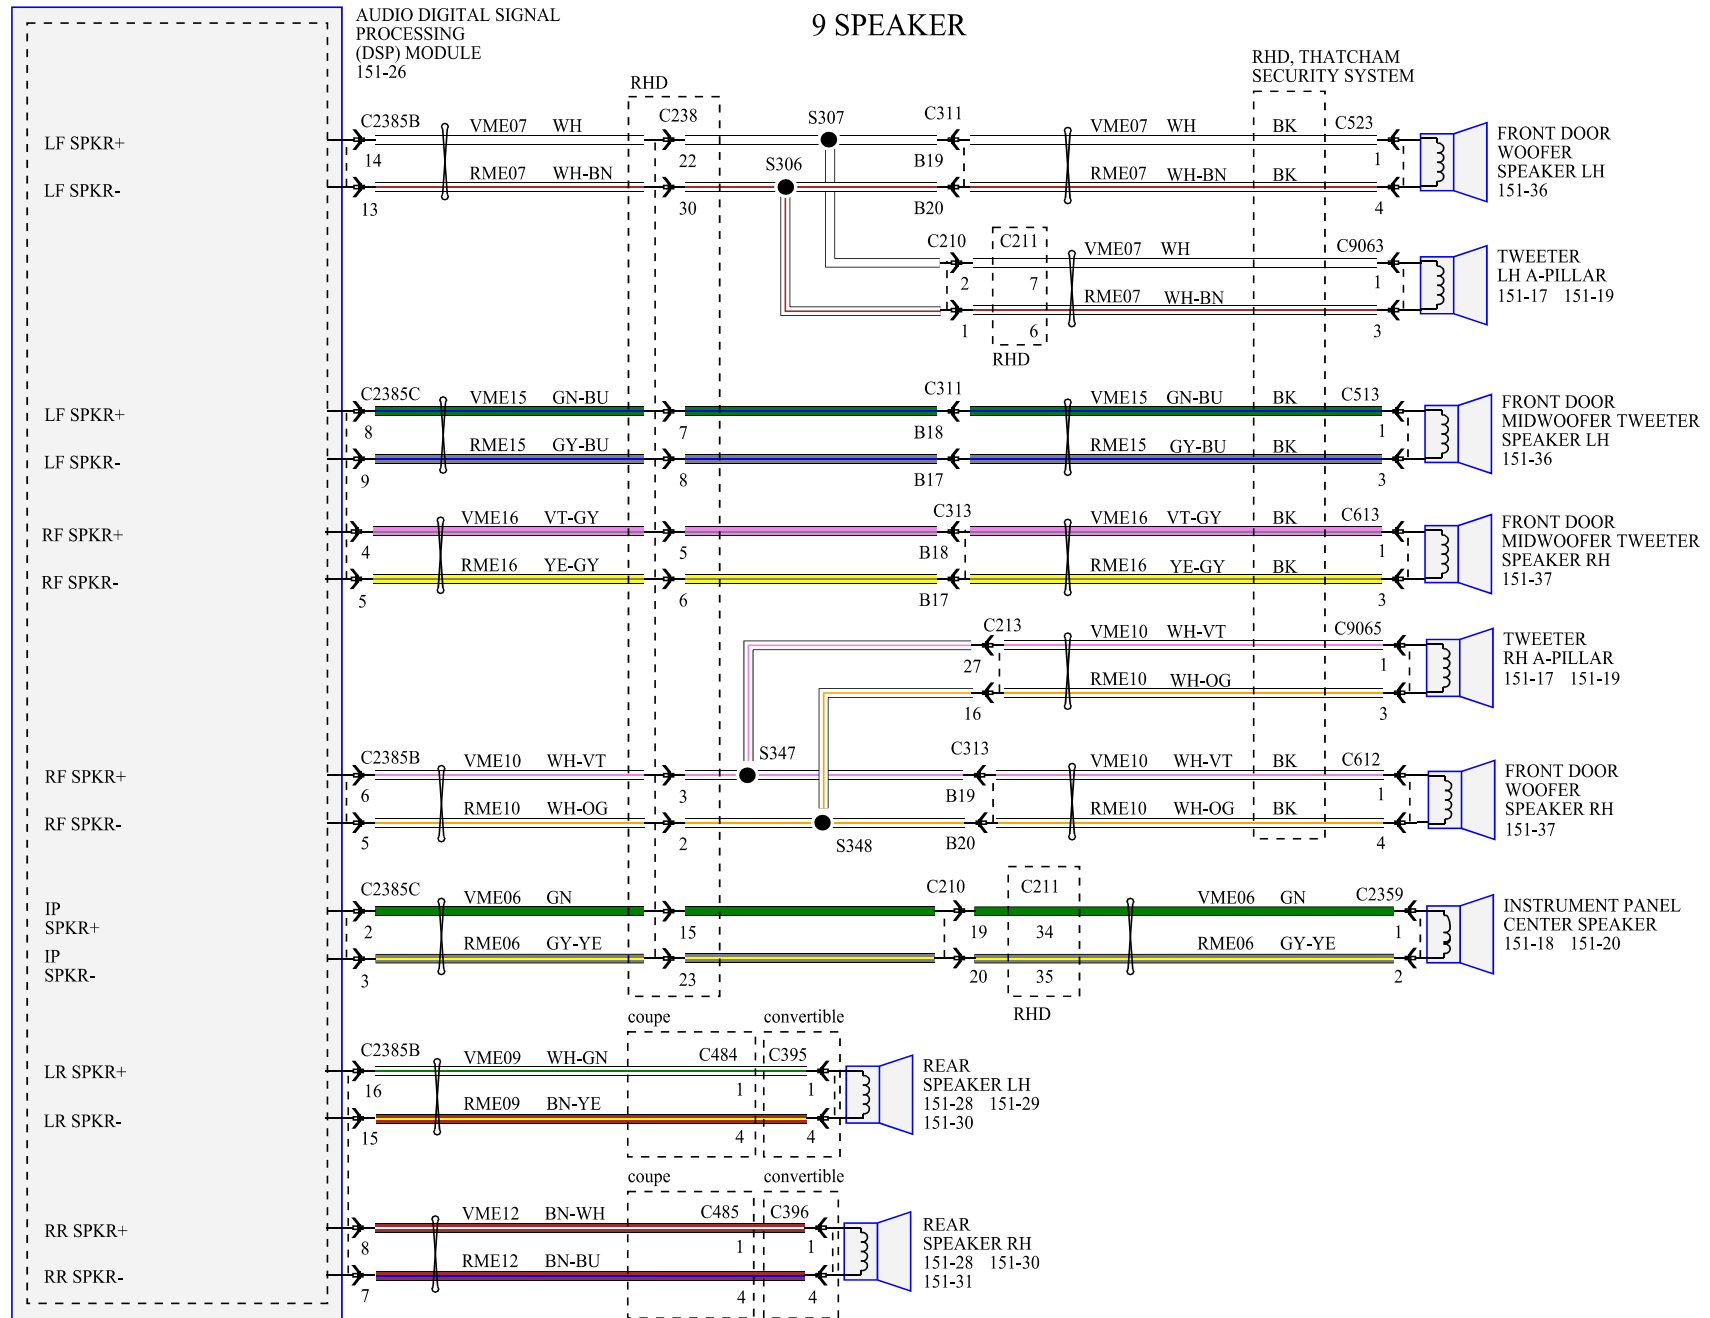

PREMIUM 8 CHANNEL AMPLIFIER

PREMIUM 10 CHANNEL AMPLIFIER

6 SPEAKER

AUDIO CONTROL MODULE (ACM)
151-18 151-20

RHD, THATCHAM SECURITY SYSTEM

SUBWOOFER LHD

SUBWOOFER RHD