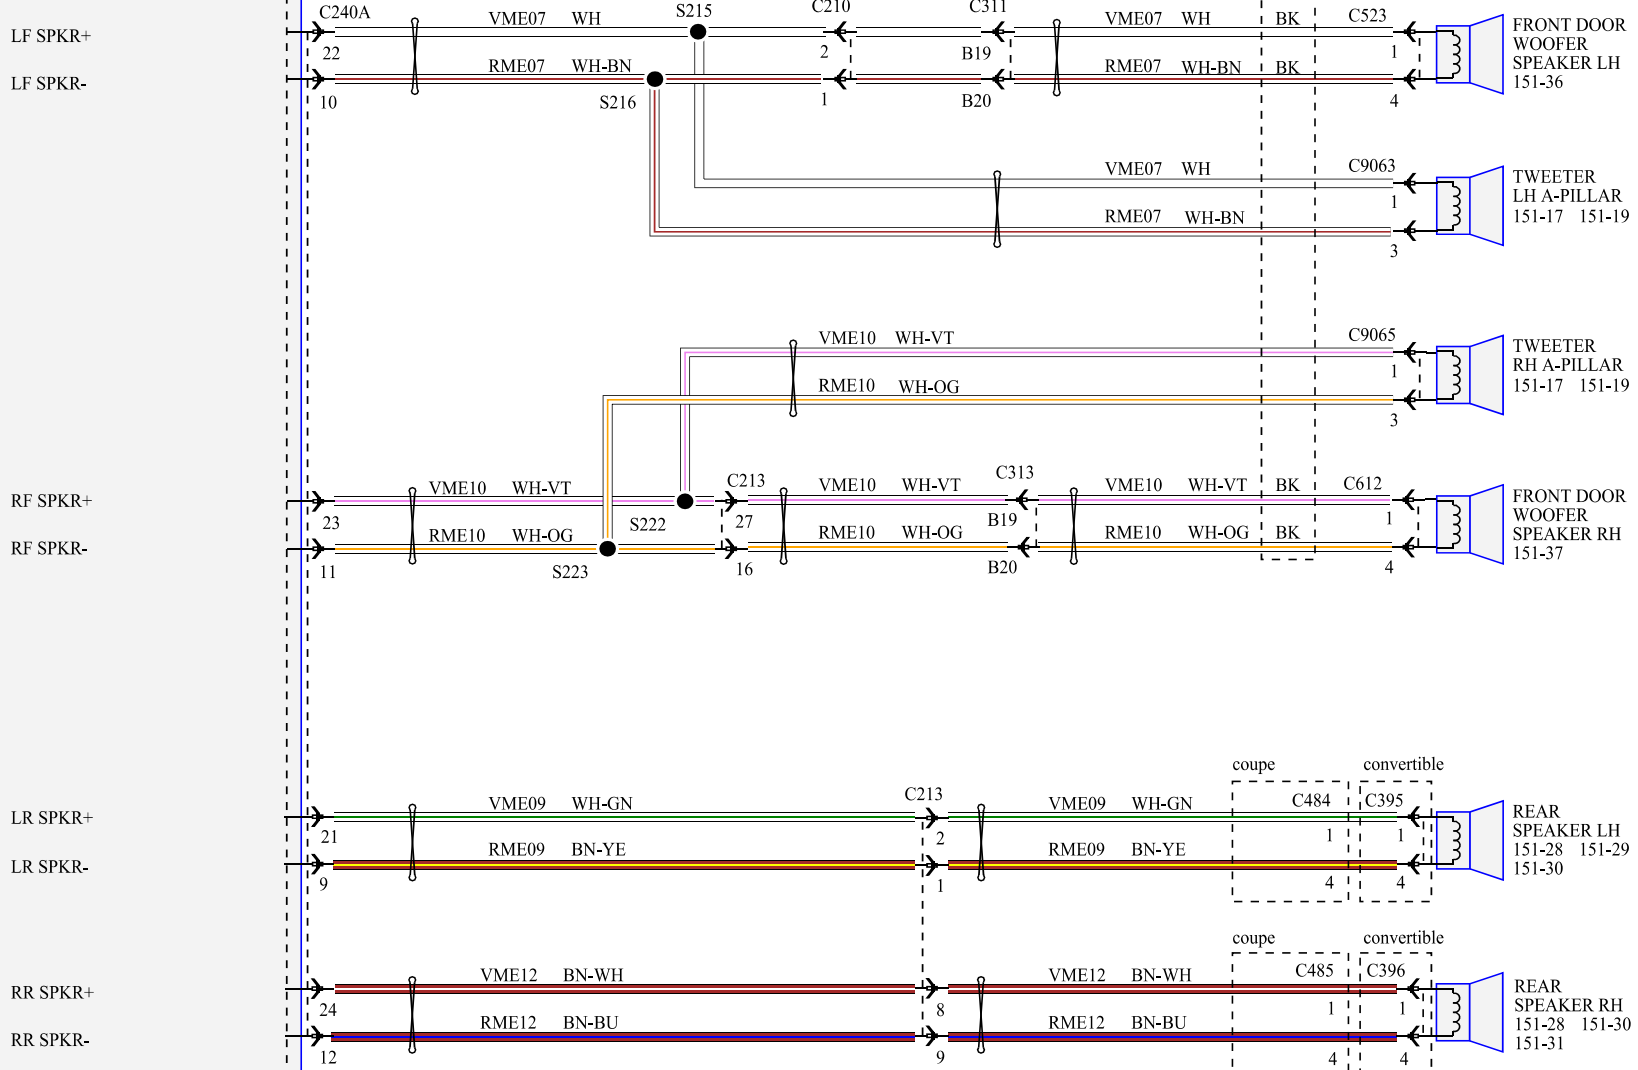

PREMIUM 8 CHANNEL AMPLIFIER

PREMIUM 10 CHANNEL AMPLIFIER

6 SPEAKER

AUDIO CONTROL MODULE (ACM)
151-18 151-20

RHD, THATCHAM SECURITY SYSTEM

SUBWOOFER LHD

SUBWOOFER RHD