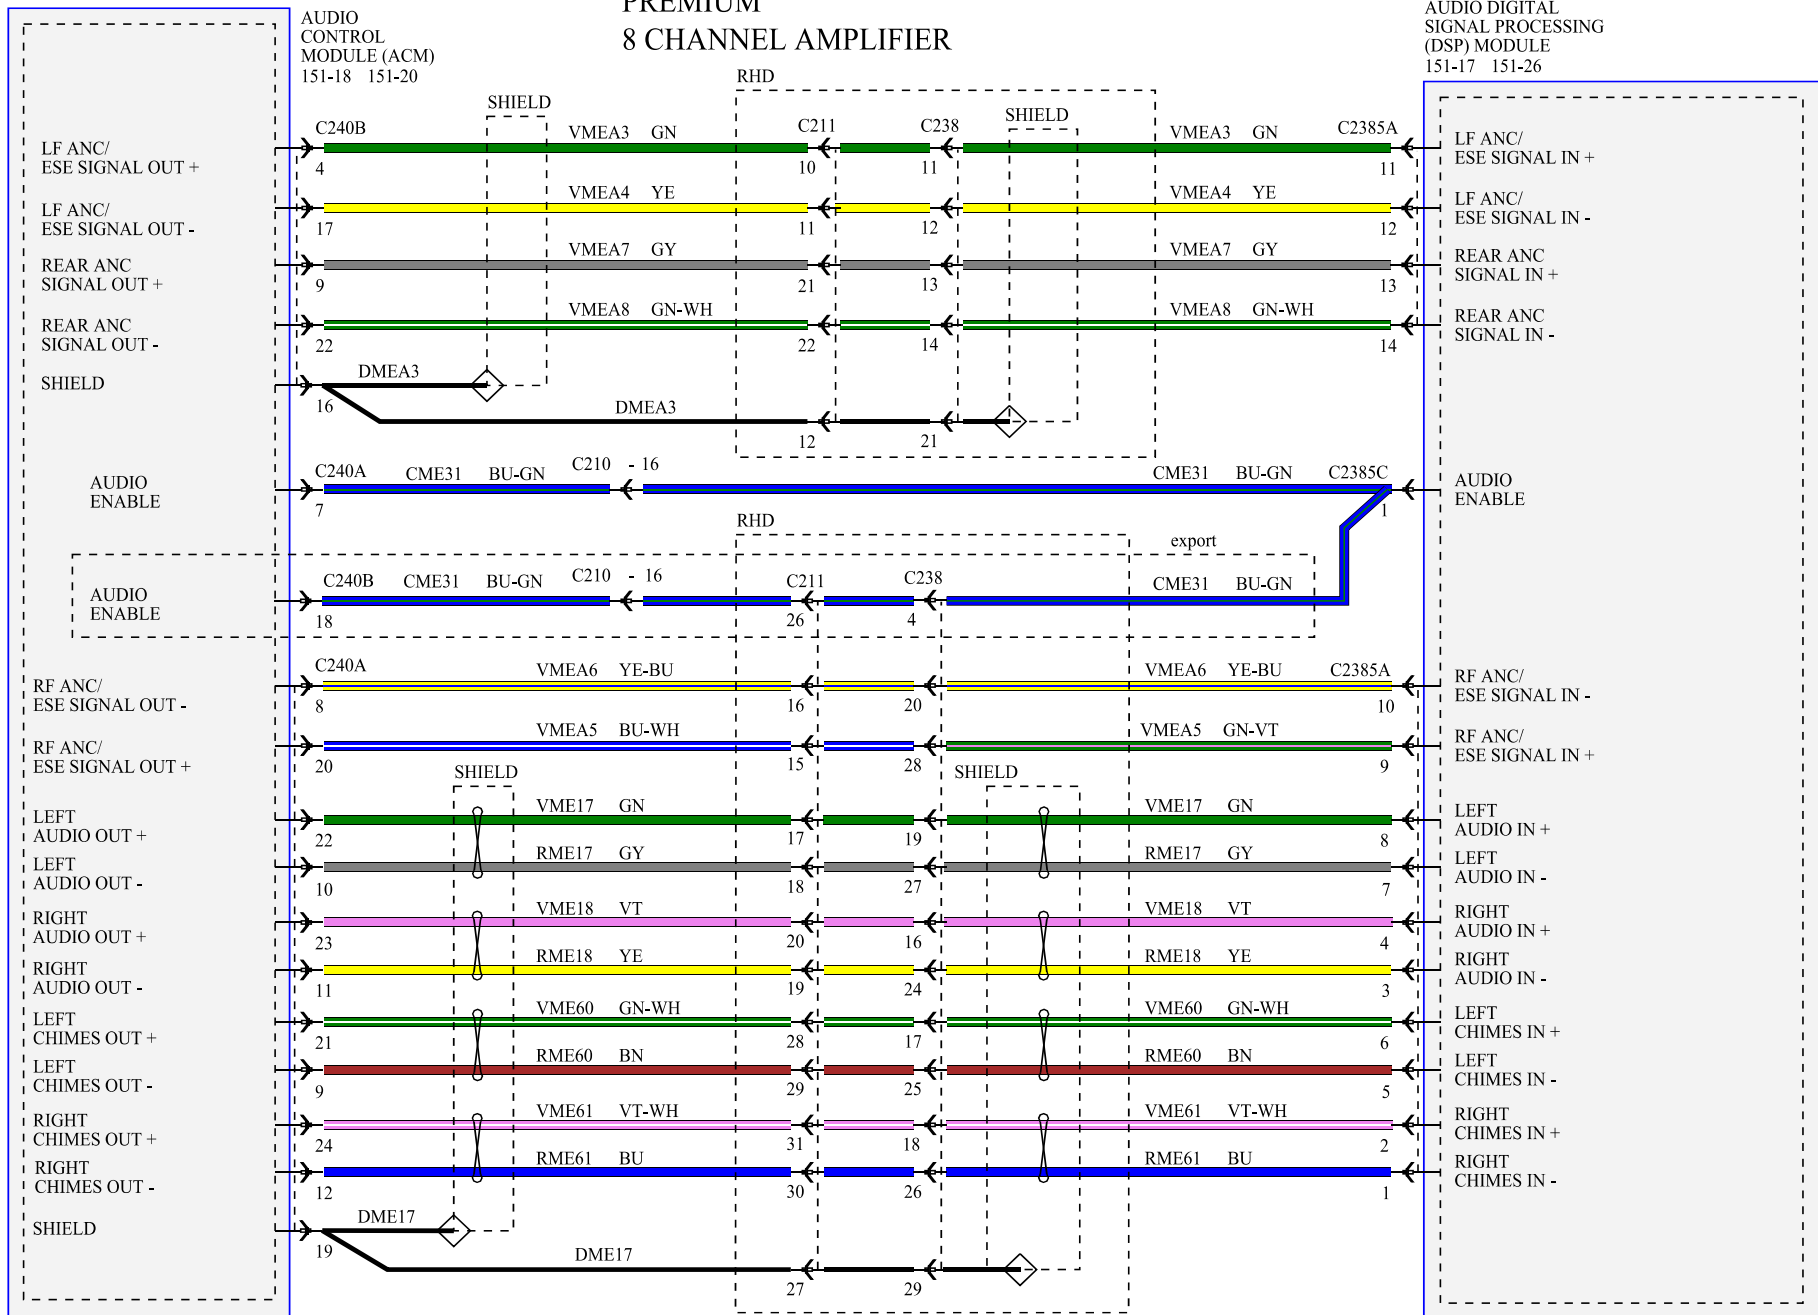

PREMIUM 8 CHANNEL AMPLIFIER

PREMIUM 10 CHANNEL AMPLIFIER

6 SPEAKER

AUDIO CONTROL MODULE (ACM)
151-18 151-20

RHD, THATCHAM SECURITY SYSTEM

SUBWOOFER LHD

SUBWOOFER RHD