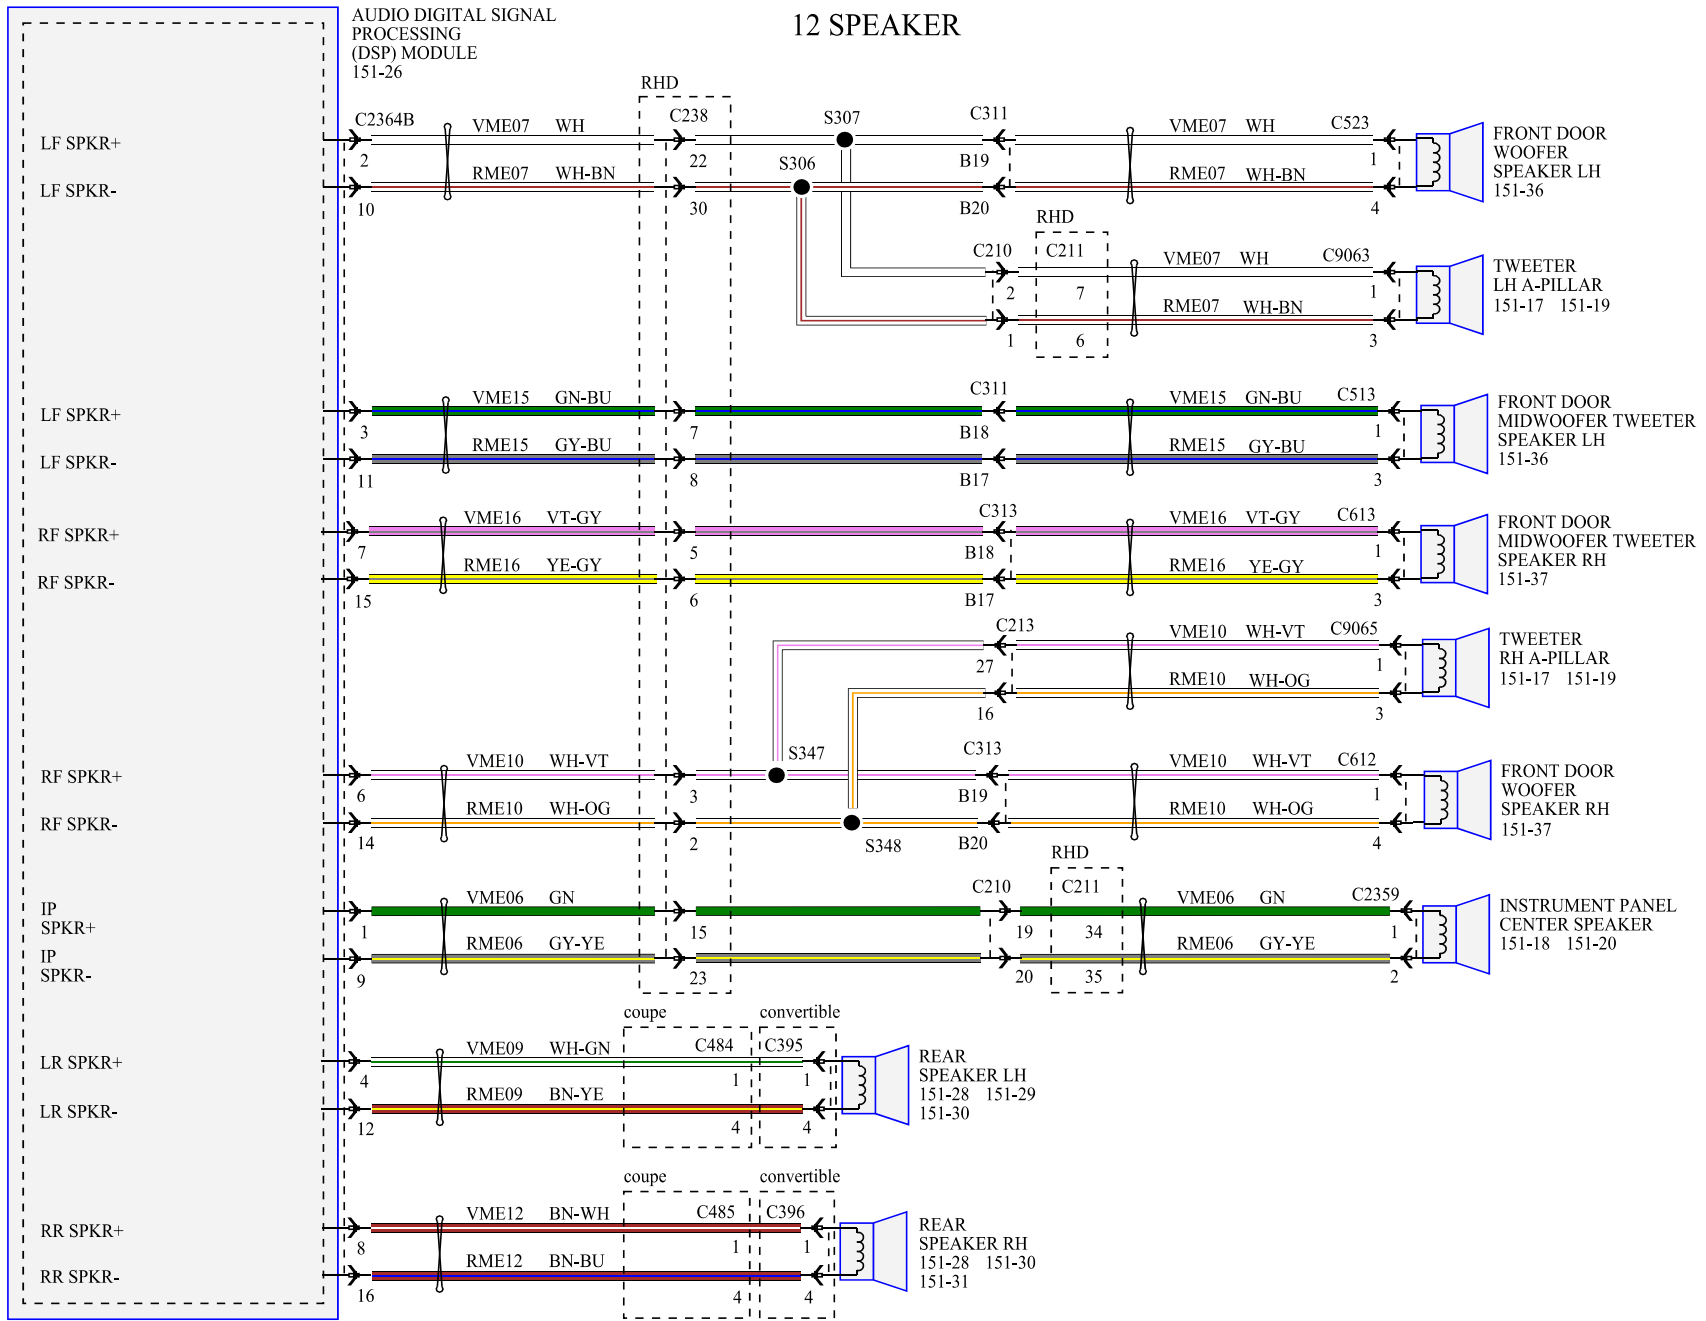

PREMIUM 8 CHANNEL AMPLIFIER

PREMIUM 10 CHANNEL AMPLIFIER

6 SPEAKER

AUDIO CONTROL MODULE (ACM)
151-18 151-20

RHD, THATCHAM SECURITY SYSTEM

SUBWOOFER LHD

SUBWOOFER RHD