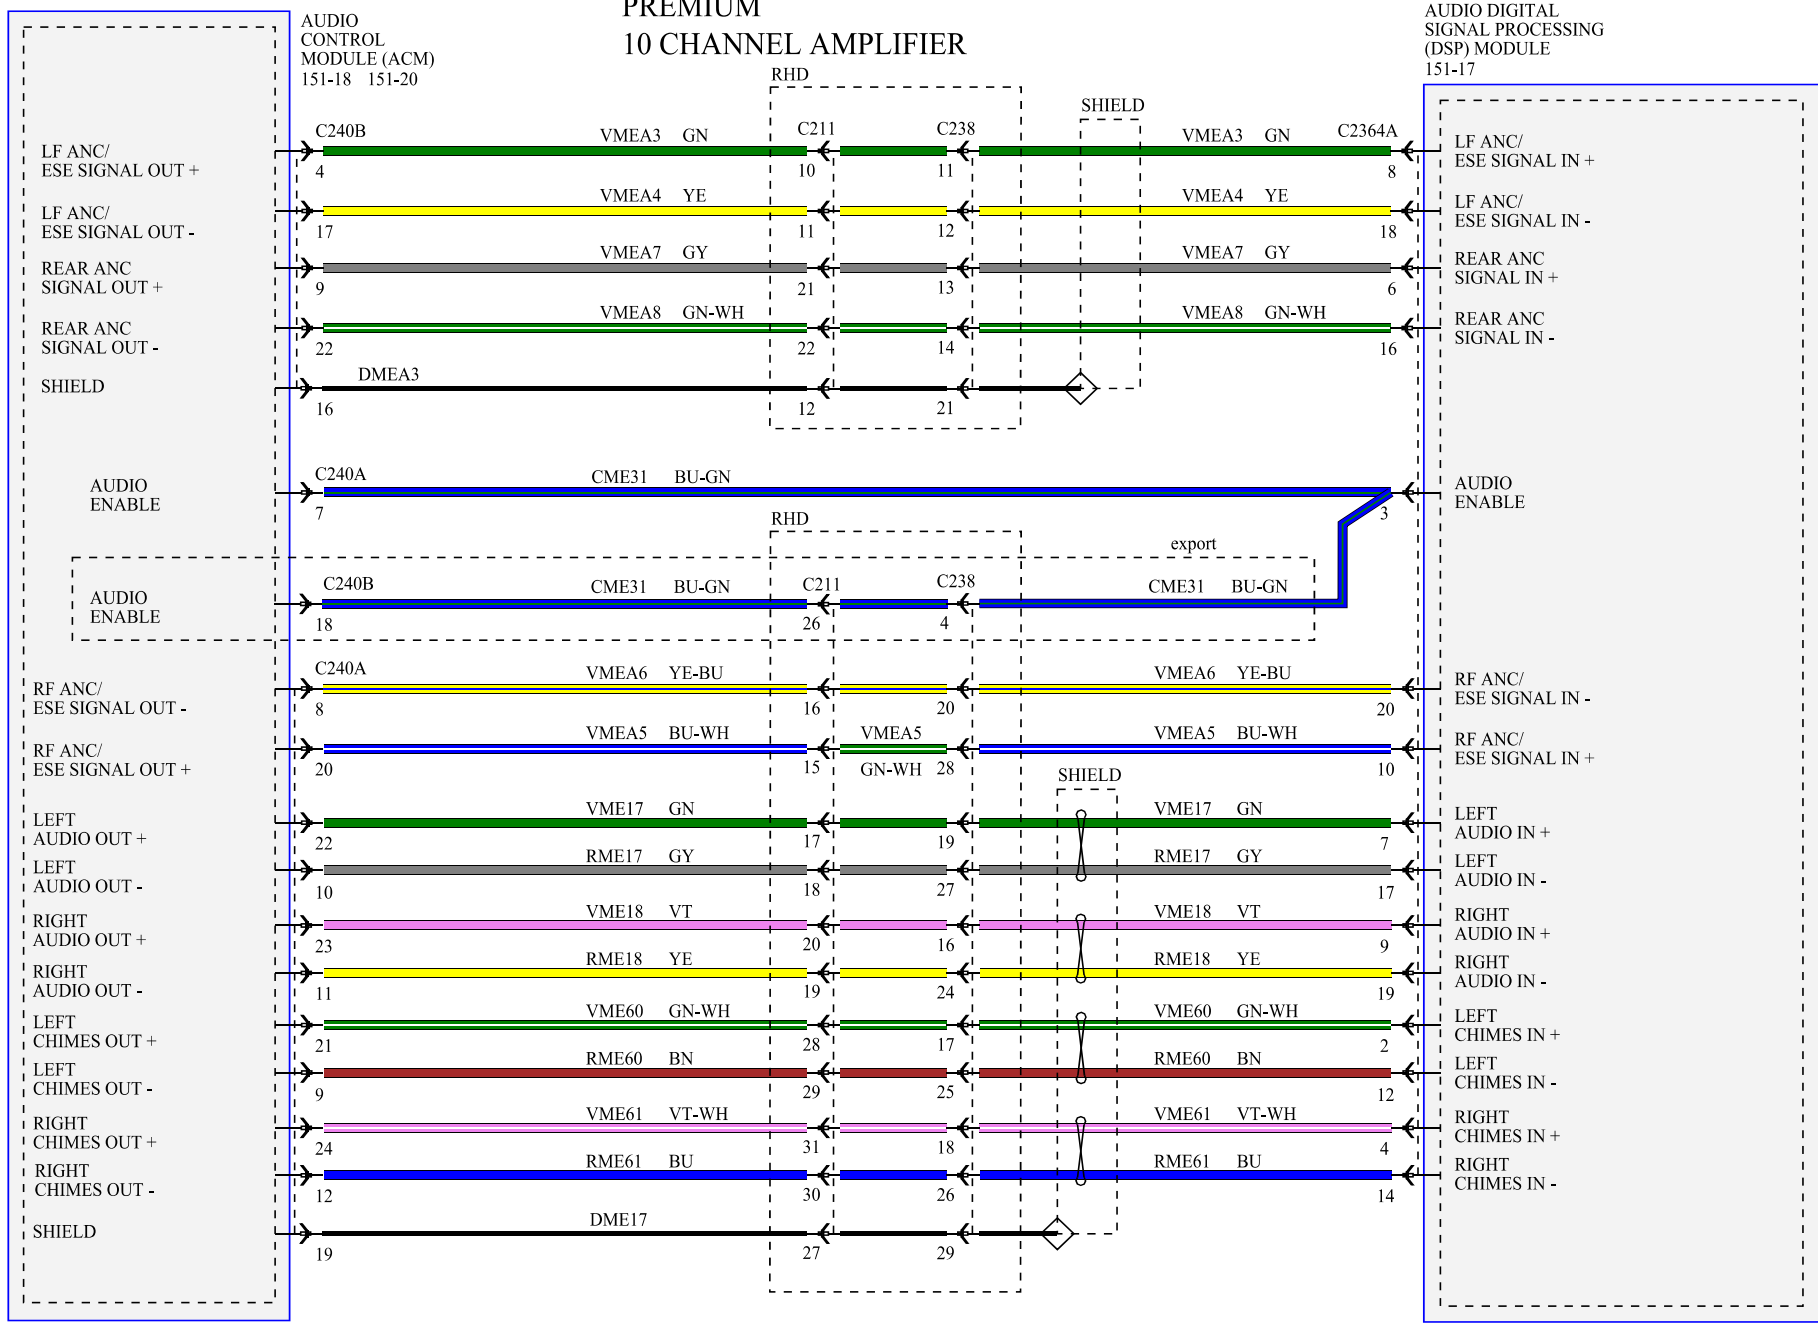

PREMIUM 8 CHANNEL AMPLIFIER

PREMIUM 10 CHANNEL AMPLIFIER

6 SPEAKER

AUDIO CONTROL MODULE (ACM)
151-18 151-20

RHD, THATCHAM SECURITY SYSTEM

SUBWOOFER LHD

SUBWOOFER RHD