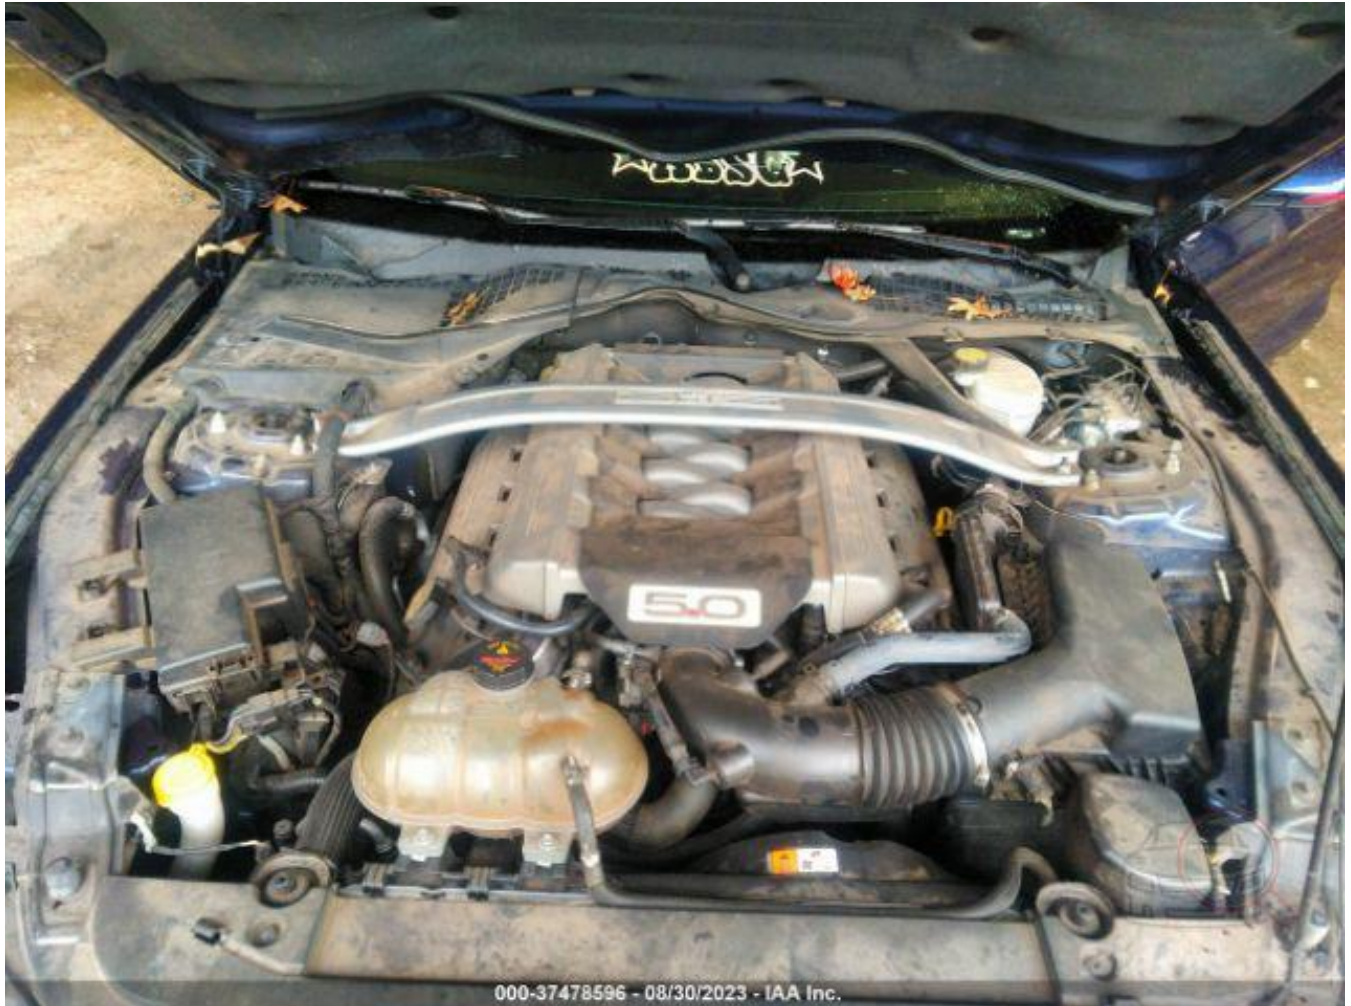

1FA6P8RF8F5500470

TRAILER TOWING - SEE OWNER GUIDE

EXT PWT: 16  
INT TR 06 I TP/PS 3 R TAXLE 3 TR SPR RC: 71 DSO: JHH  
1201410177635 CMC

F0073  
R0141

USA 5420472

Final bid: 17075

Auction: IAAI **SOLD**

Lot number: 37478596