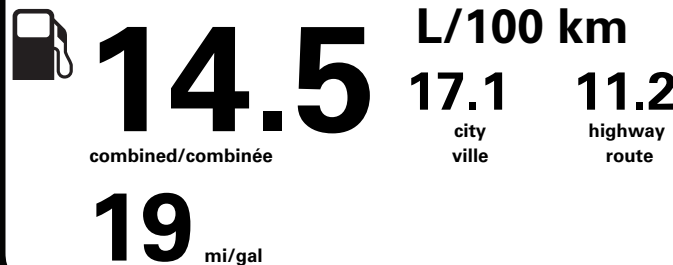

For all program details and to register to attend, visit www.mach1trackattack.com or contact the Ford Performance Racing School at 435.277.7333.

The complimentary Mach 1 Track Attack program is available only to original owners of the new Mustang Mach 1. Eligible participants who purchased and took delivery of a Mach 1 will have one calendar year from the date of delivery to register for and attend the Mach 1 Track Attack program.

WWW.MACH1TRACKATTACK.COM

SOLD TO/VENDU A Dixie Ford Sales Limited 5495 Dixie Road Mississauga ON CAN L4W 1E6	B10 289	RAMP ONE/TERMINAL UN CM51	DEALER NO./CONCESSIONNAIRE B10 289
SHIP TO (IF OTHER THAN SOLD TO) / EXPEDIER A (SI AUTRE QUE L'ACHETEUR)	RAMP TWO/TERMINAL DEUX	FINAL ASSEMBLY PLANT/USINE DE MONTAGE FLAT ROCK	TOTAL MSRP $84,135.00 * MANUFACTURER'S SUGGESTED RETAIL PRICE = MSRP * NOTE: THIS PRICE HAS BEEN DEVELOPED AS A GUIDE. DEALERS MAY SELL FOR LESS AND ARE NOT UNDER ANY OBLIGATION TO ACCEPT THIS SUGGESTED RETAIL PRICE.
SHIP THROUGH/EXPEDIER VIA	METHOD OF TRANSP / MODE DE TRANSPORT CONVOY	ITEM #: B1-D909 O/T 2 NE261 N RE 2X 230 002656 05 26 22	

Gasoline Vehicle
Véhicule à essence

Fuel Consumption / Consommation de carburant

Annual fuel **COST**
for an annual distance of 20,000 km, and an average fuel price of $1.00 per litre

$ 2 900

Coût annuel en carburant

pour une distance annuelle de 20 000 km, et un prix moyen du carburant de 1,00 $ par litre

Subcompact cars range from /
Les voitures sous-compactes font
entre
2.1 - 16.7 L_e/100 km

L_e is gasoline litre equivalent
L_e signifie litre équivalent d'essence