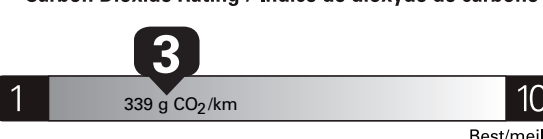

Carbon Dioxide Rating / Indice de dioxyde de carbone

Tailpipe emissions only / Émissions du tuyau d'échappement seulement