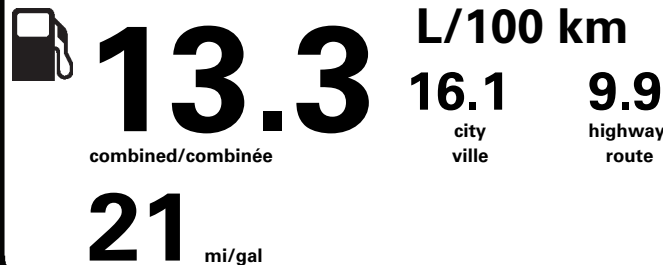

Fuel Consumption / Consommation de carburant

Annual fuel COST
for an annual distance of 20,000 km, and an average fuel price of $1.02 per litre

$ 2 713

Coût annuel en carburant

pour une distance annuelle de 20 000 km, et un prix moyen du carburant de 1,02 $ par litre

Subcompact cars range from /
Les voitures sous-compactes font
entre
2.1 - 15.1 L_e/100 km

L_e is gasoline litre equivalent
L_e signifie litre équivalent d'essence