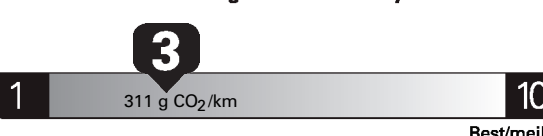

Carbon Dioxide Rating / Indice de dioxyde de carbone